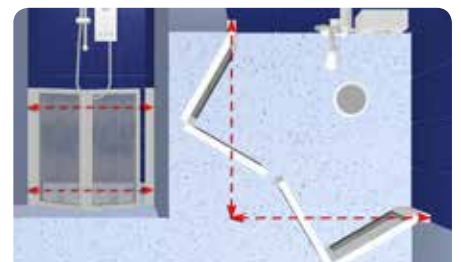

To measure the area for your shower doors to fit, it is important that accurate dimensions are taken from the tile face to tile face or to the proposed closed position of the doors.