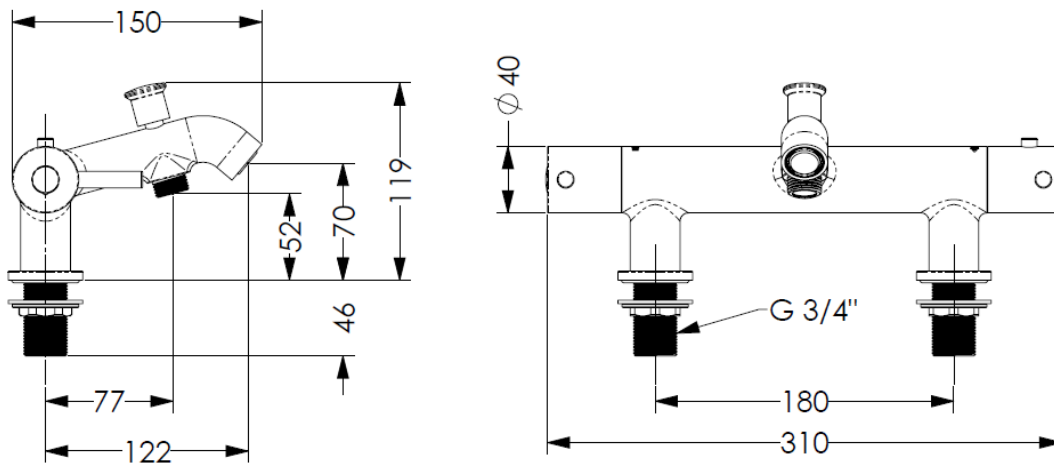

Thermostatic Peg Lever Bath Shower Mixer Tap