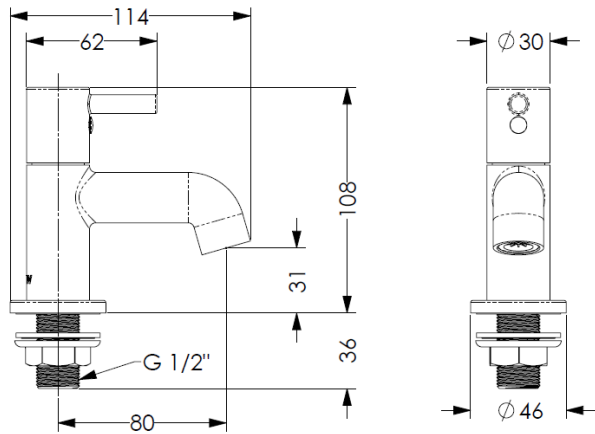

### Compatible Products:

AKW Basic Shower Kit (no rail) 1.5m Hose	30819
--	-------

AKW Standard Shower Kit (with rail) 1.5m Hose	30820
---	-------

AKW Care Shower Accessory Kit (with rail) White 2m Hose	30821
---	-------

### Dimensions

Peg Lever Tap

Thermostatic Peg Lever Bath Shower Mixer Tap