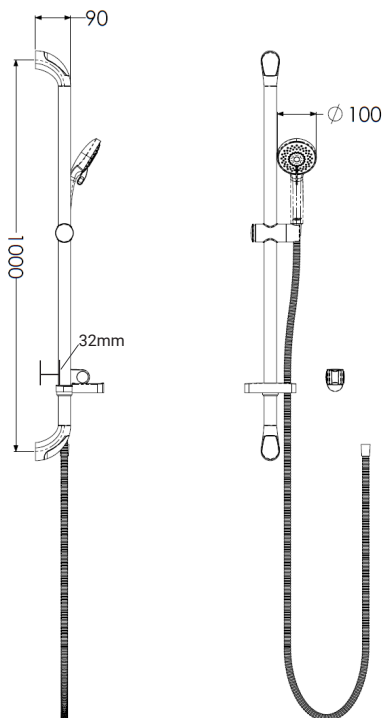

AKW Standard Shower Kit (with rail) 1.5m Hose

- + Practical one and half metre, chrome coiled shower hose, suitable for use when showering, bathing or cleaning
- + Easy-to-use, removable shower head with three adjustable spray patterns
- + Chrome wall bracket can be installed at a user specific height for use when showering
- + Integral shower hose retainer helps to prevent shower head being dropped and contaminated/damaged
- + Adjustable, chrome riser provides extra stability and flexibility when showering, allowing you to easily amend the height of the shower head
- + Soap dish, rail slider and fixings included

AKW Care Shower Accessory Kit (with rail) White or Chrome 2m

- + Durable and practical two metre, double interlock, chrome shower hose, suitable for use when showering, bathing or cleaning
- + Easy-to-use, removable shower head with three adjustable spray patterns
- + Chrome wall bracket can be installed at a user specific height for use when showering
- + Adjustable riser provides extra stability and flexibility when showering, allowing you to easily amend the height of the shower head
- + Riser rail offers additional user safety, with a load-bearing capacity of 150kg, to aid in the prevention of accidents
- + Integral shower hose retainer helps to prevent shower head being dropped and contaminated/damaged
- + Soap dish, rail slider and fixings included
- + White kit includes white shower head, rail and soap dish and Chrome kit includes chrome shower head, rail and clear soap dish

BEAUTIFUL BATHROOMS

by **AKW**

Bath Shower Kits

Dimensions

AKW Basic Shower Kit (no rail) 1.5m Hose

AKW Standard Shower Kit (with rail) 1.5m Hose

AKW Care Shower Accessory Kit (with rail) White 2m Hose

AKW Care Shower Accessory Kit (with rail) Chrome 2m Hose