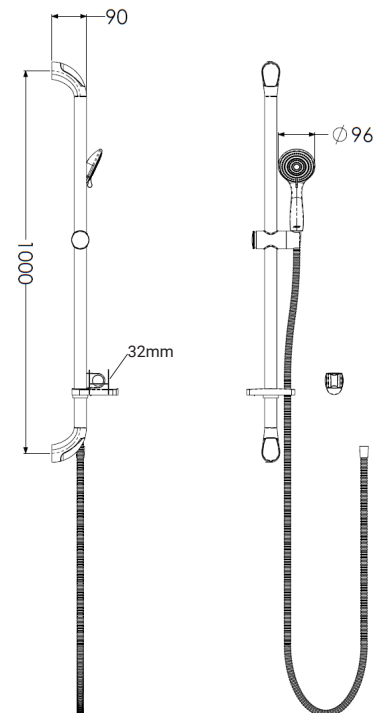

AKW Standard Shower Kit (with rail) 1.5m Hose

- + Practical one and half metre, chrome coiled shower hose, suitable for use when showering, bathing or cleaning
- + Easy-to-use, removable shower head with three adjustable spray patterns
- + Chrome wall bracket can be installed at a user specific height for use when showering
- + Integral shower hose retainer helps to prevent shower head being dropped and contaminated/damaged
- + Adjustable, chrome riser provides extra stability and flexibility when showering, allowing you to easily amend the height of the shower head
- + Soap dish, rail slider and fixings included

AKW Care Shower Accessory Kit (with rail) White or Chrome 2m

- + Durable and practical two metre, double interlock, chrome shower hose, suitable for use when showering, bathing or cleaning
- + Easy-to-use, removable shower head with three adjustable spray patterns
- + Chrome wall bracket can be installed at a user specific height for use when showering
- + Adjustable riser provides extra stability and flexibility when showering, allowing you to easily amend the height of the shower head
- + Riser rail offers additional user safety, with a load-bearing capacity of 150kg, to aid in the prevention of accidents
- + Integral shower hose retainer helps to prevent shower head being dropped and contaminated/damaged
- + Soap dish, rail slider and fixings included
- + White kit includes white shower head, rail and soap dish and Chrome kit includes chrome shower head, rail and clear soap dish

BEAUTIFUL BATHROOMS

by **AKW**

Bath Shower Kits

Dimensions

AKW Basic Shower Kit (no rail) 1.5m Hose

AKW Standard Shower Kit (with rail) 1.5m Hose

AKW Care Shower Accessory Kit (with rail) White 2m Hose

AKW Care Shower Accessory Kit (with rail) Chrome 2m Hose