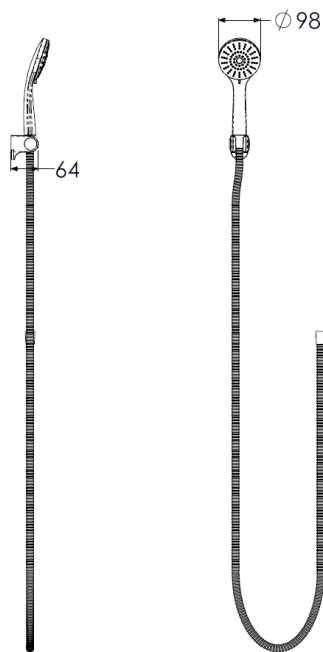

BEAUTIFUL BATHROOMS

by **AKW**

Bath Shower Kits

Dimensions

AKW Basic Shower Kit (no rail) 1.5m Hose