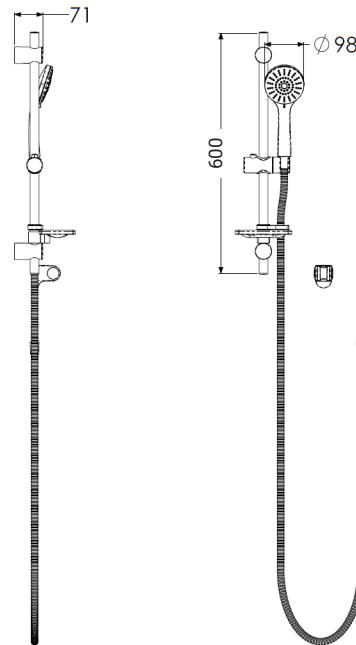

AKW Standard Shower Kit (with rail) 1.5m Hose

- + Practical one and half metre, chrome coiled shower hose, suitable for use when showering, bathing or cleaning
- + Easy-to-use, removable shower head with three adjustable spray patterns
- + Chrome wall bracket can be installed at a user specific height for use when showering
- + Integral shower hose retainer helps to prevent shower head being dropped and contaminated/damaged
- + Adjustable, chrome riser provides extra stability and flexibility when showering, allowing you to easily amend the height of the shower head
- + Soap dish, rail slider and fixings included

AKW Care Shower Accessory Kit (with rail) White or Chrome 2m

- + Durable and practical two metre, double interlock, chrome shower hose, suitable for use when showering, bathing or cleaning
- + Easy-to-use, removable shower head with three adjustable spray patterns
- + Chrome wall bracket can be installed at a user specific height for use when showering
- + Adjustable riser provides extra stability and flexibility when showering, allowing you to easily amend the height of the shower head
- + Riser rail offers additional user safety, with a load-bearing capacity of 150kg, to aid in the prevention of accidents
- + Integral shower hose retainer helps to prevent shower head being dropped and contaminated/damaged
- + Soap dish, rail slider and fixings included
- + White kit includes white shower head, rail and soap dish and Chrome kit includes chrome shower head, rail and clear soap dish

BEAUTIFUL BATHROOMS

by **AKW**

Bath Shower Kits

Dimensions

AKW Basic Shower Kit (no rail) 1.5m Hose

AKW Standard Shower Kit (with rail) 1.5m Hose

AKW Care Shower Accessory Kit (with rail) White 2m Hose

AKW Care Shower Accessory Kit (with rail) Chrome 2m Hose