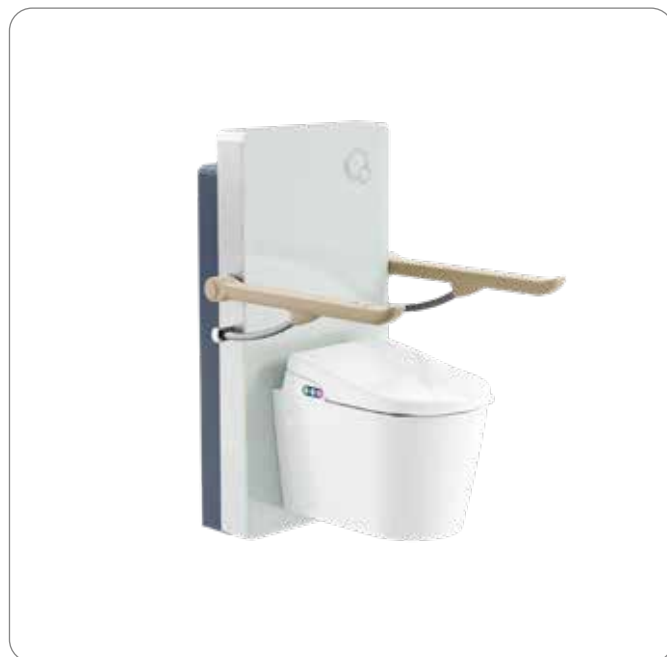

Featuring a wall-hung bidet which benefits from an adjustable height range, easy-to-use up/down buttons, and weight-loading fold-up arms, the Rise & Fall Bidet is suitable for users of different heights, ages, and needs.

The Rise & Fall Bidet is comprised of three products which are supplied in one pack:

- + **AKW Bottom-Entry Bidet with Consilio Seat & Lid** which benefits from multiple adjustable wash/dry settings as well as useful care features
- + **Wall-Hung Pan for Bottom-Entry Bidet** which conceals bidet pipework for a modest finish
- + **Rise & Fall Cistern Unit** which enables the user to adjust the pan height, incorporates fold-up support arms, and houses the concealed cistern and built-in dual push button flush

Compatible wash basins are available separately depending on your requirements.

Warranty & Approvals

- + 2-year warranty on AKW Bidet and AKW Rise & Fall Cistern Unit (Up to 5 years with our extended warranty options)
- + Lifetime warranty on ceramic
- + Pan compliant with BS EN 997
- + Compliant with Machinery Directives 2006/42/EC and tested to EN 60335-1 and EN 62233
- + AKW are self-certifying and supplying approved flush fittings in line with current UK water regulations for compliance purposes

AKW Bidet Collection – Pack 4