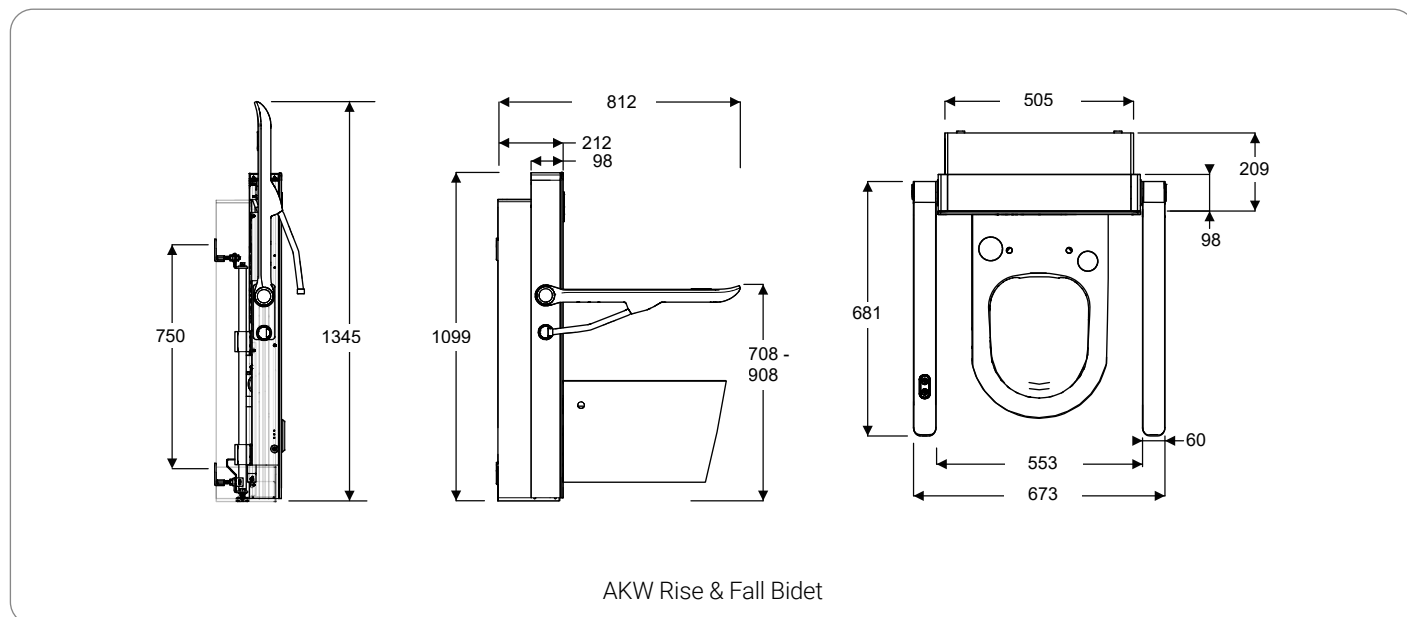

## Technical Specification – Rise & Fall WC

<b>Flush Volume</b>	6L (full flush) & Reduced Flush
<b>Lift Direction</b>	Vertical Lift
<b>Rated Voltage</b>	AC 220-240V,50/60Hz
<b>Max. Power</b>	200W
<b>Drive Mode</b>	DC Motor Lead Screw
<b>Duty Cycle</b>	10%, Max. 2 Min Operate/Min. 18 Min Stop
<b>Operation Switch</b>	Push-Button Switch
<b>Adjustable Lifting Range</b>	200mm
<b>Length of Power Cord</b>	2m
<b>Max. Load Weight</b>	60st / 400kg
<b>Max. Load Weight Each Arm Rest</b>	18.8st / 120kg
<b>Waterproof Rating</b>	IPX4
<b>Ambient Temperature</b>	4~40C
<b>Drainage Direction</b>	Wall & Floor Drainage
<b>Dimensions (mm)</b>	(H) 1099 x (W) 543 x (D) 212
<b>Net Weight</b>	55.9kg
<b>Colour of Glass Panel</b>	White

## Dimensions (mm)