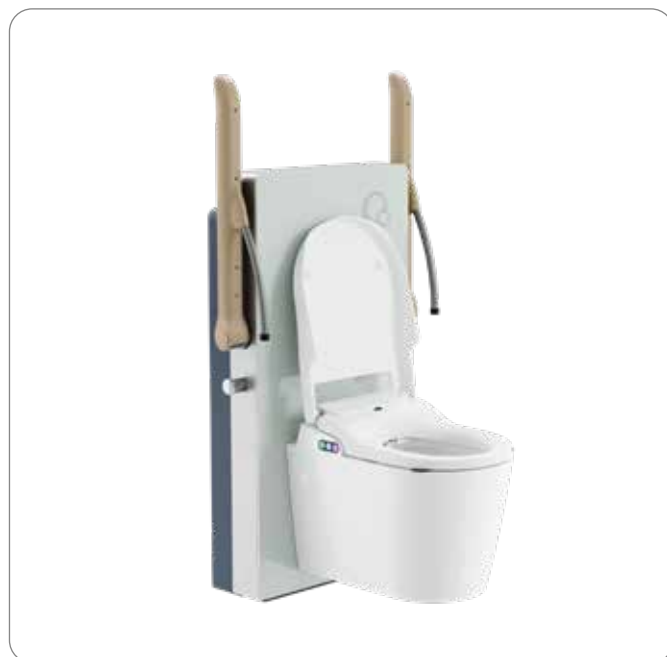

Featuring a wall-hung bidet which benefits from an adjustable height range, easy-to-use up/down buttons, and weight-loading fold-up arms, the Rise & Fall Bidet is suitable for users of different heights, ages, and needs.

The Rise & Fall Bidet is comprised of three products which are supplied in one pack:

- + **AKW Bottom-Entry Bidet with Consilio Seat & Lid** which benefits from multiple adjustable wash/dry settings as well as useful care features
- + **Wall-Hung Pan for Bottom-Entry Bidet** which conceals bidet pipework for a modest finish
- + **Rise & Fall Cistern Unit** which enables the user to adjust the pan height, incorporates fold-up support arms, and houses the concealed cistern and built-in dual push button flush

Compatible wash basins are available separately depending on your requirements.

Warranty & Approvals

- + 2-year warranty on AKW Bidet and AKW Rise & Fall Cistern Unit (Up to 5 years with our extended warranty options)
- + Lifetime warranty on ceramic
- + Pan compliant with BS EN 997
- + Compliant with Machinery Directives 2006/42/EC and tested to EN 60335-1 and EN 62233
- + AKW are self-certifying and supplying approved flush fittings in line with current UK water regulations for compliance purposes

AKW Bidet Collection – Pack 4