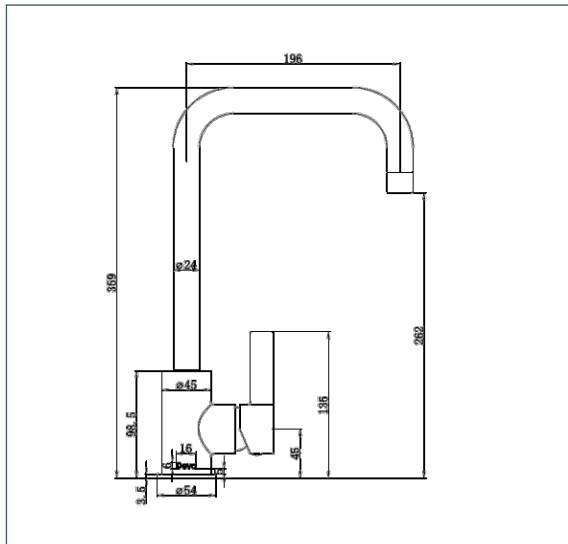

Kitchen Mixer

Ashworth Sink Mixer - Matte Black

Product Code: ASH104BK

Finish: Matte Black

Features

- Construction:** Brass
- Valve/Cartridge type:** 35mm Ceramic Cartridge
- Supply:** Suitable For High Pressure Systems
- Working Pressures:** 0.5 - 5.0 bar
- Inlet connections:** 1/2" BSP
- Flexi or Copper:** Flexi Tails - M10 - 400mm

*Please refer to website for full warranty details.

Flow (Bar - l/min, open outlet)

Spout

Flow 0.1	Flow 0.3	Flow 0.5	Flow 1.0	Flow 2.0	Flow 3.0	Flow 4.0	Flow 5.0
1.5	2.4	3.2	4.7	6.5	6.6	5.9	6.2

2207725

2207317