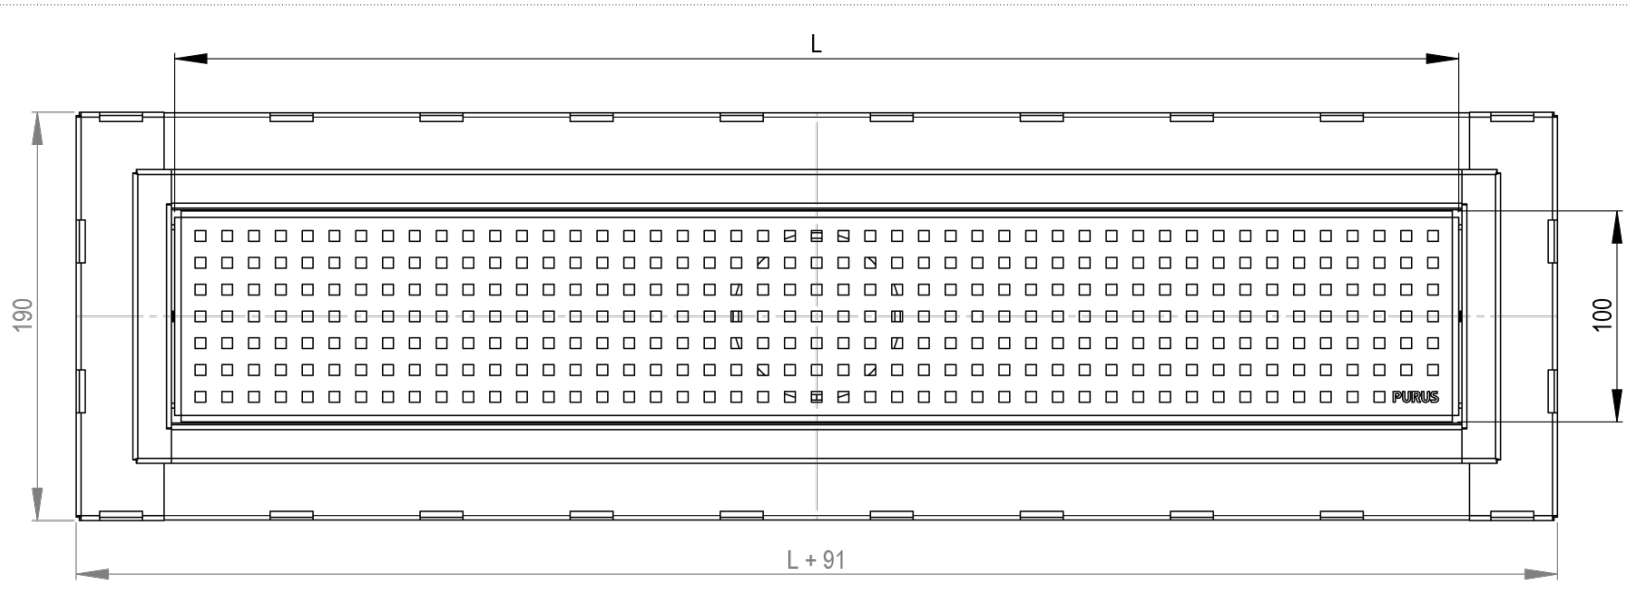

This document must not be copied without our written permission, and the contents thereof must not be imported to a third party nor be used for any unauthorized purposes. Contravention will be prosecuted. Purus AB

Dimension	L
600x100	600
800x100	800
900x100	900
1000x100	1000
1100x100	1100
1200x100	1200
1400x100	1400
1500x100	1500
2000x100	2000
2500x100	2500

SE: Ursparingsmått (L+190) x 290	FI: Asennusaule (L+190) x 290
NO: Utsparingsmål (L+190) x 290	EN: Recess dimensions (L+190) x 290
DK: Udsparingsmål (L+190) x 290	DE: Ausschnittmaße (L+190) x 290

SE	Purusränna 100	Klinkergolv med limfläns	Mittutlopp	Silplåt 'Chess'
NO	Purusrenne 100	Flisgolv med limflens	Sentrert	Rist 'Chess'
DK	Purusrende 100	Klinkegulv med limflens	Midtutløb	Rist 'Chess'
FI	Purus-kouru 100	Laattalattia, liimalaippala	Kaivo keskellä	Ritilä 'Chess'
EN	Purus channel 100	Tiles with gluing flange	Central outlet	Grate 'Chess'
DE	Purusrinne 100	Fliesen mit Klebenflansch	Mitteauslass	Gitter 'Chess'

Annotation: -

Scale: 1:2.5 Page: 1(1)

General tolerance: ISO 2768-1

Weight (gram): -

Volume (cm³): -

Surface treatment: -

Material: -

Name: -

Article no: PR 100 klinkergolv med limfläns mitt Chess PR141xxxCM

Replaced by: -

Date: -

Approved by: -

Date: -

Designer: SwS

Created date: 2016-10-21

Edition: 1