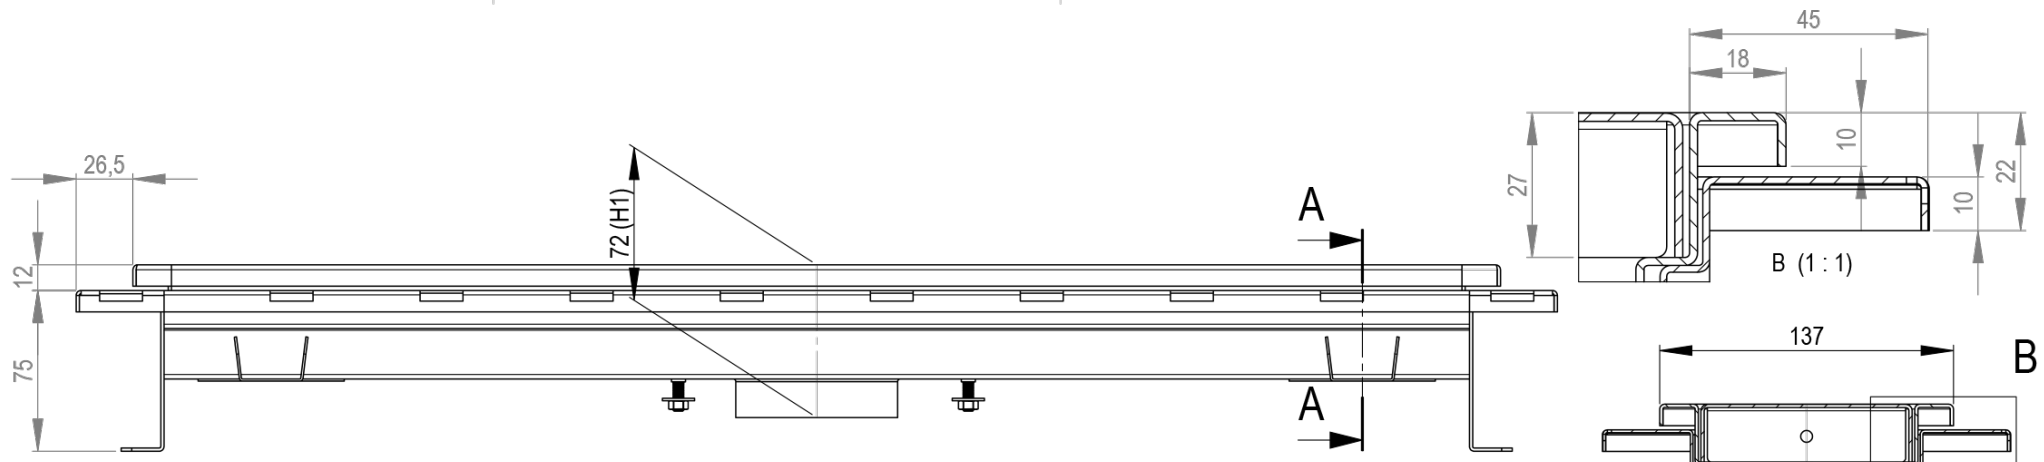

This document must not be copied without our written permission, and the contents thereof must not be imported to a third party nor be used for any unauthorized purposes. Contravention will be prosecuted. Purus AB

Dimension	L
600x100	600
800x100	800
900x100	900
1000x100	1000
1100x100	1100
1200x100	1200
1400x100	1400
1500x100	1500
2000x100	2000
2500x100	2500

SE: Ursparingsmått (L+190) x 290	FI: Asennusaule (L+190) x 290
NO: Utsparingsmål (L+190) x 290	EN: Recess dimensions (L+190) x 290
DK: Udsparingsmål (L+190) x 290	DE: Ausschnittmaße (L+190) x 290

SE	Purusränna 100	Klinkergolv med limfläns	Mittutlopp	Silplåt 'Chess'
NO	Purusrenne 100	Flisgolv med limflens	Sentrert	Rist 'Chess'
DK	Purusrende 100	Klinkegulv med limflens	Midtutløb	Rist 'Chess'
FI	Purus-kouru 100	Laattalattia, liimalaippala	Kaivo keskellä	Ritilä 'Chess'
EN	Purus channel 100	Tiles with gluing flange	Central outlet	Grate 'Chess'
DE	Purusrinne 100	Fliesen mit Klebenflansch	Mitteauslass	Gitter 'Chess'

Annotation: -

Scale: 1:2.5 Page: 1(1)

General tolerance: ISO 2768-1

Weight (gram): -

Volume (cm³): -

Surface treatment: -

Material: -

Name: -

Article no: PR 100 klinkergolv med limfläns mitt Chess PR141xxxCM

Replaced by: -

Date: -

Approved by: -

Date: -

Designer: SwS

Created date: 2016-10-21

Edition: 1