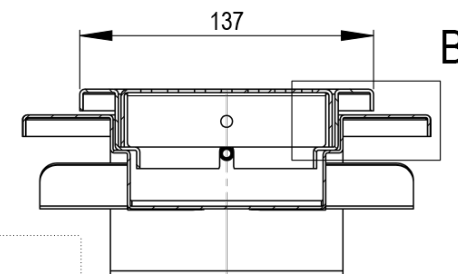

This document must not be copied without our written permission, and the contents thereof must not be imported to a third party nor be used for any unauthorized purpose. Contravention will be prosecuted. Purus AB

A-A