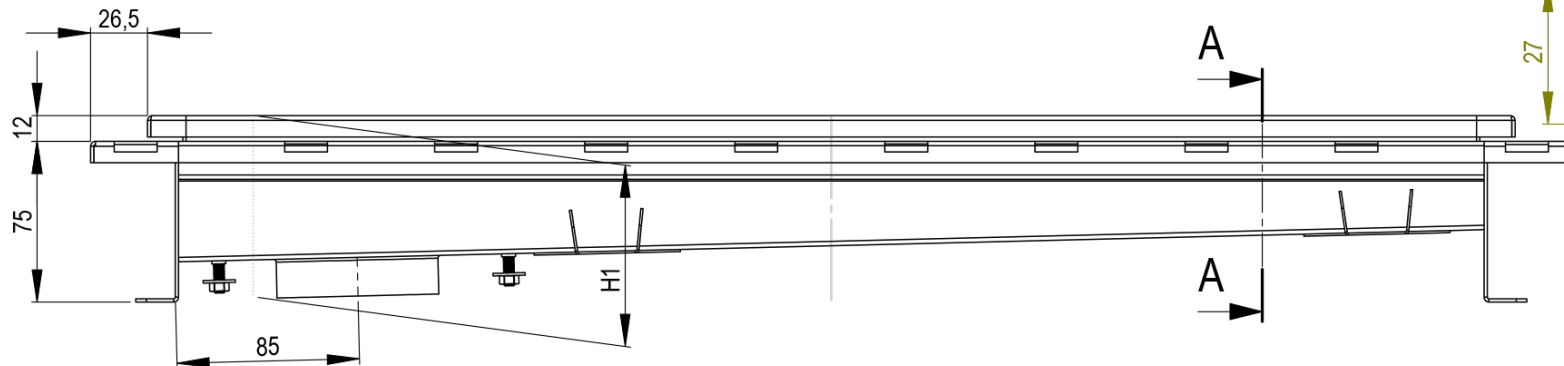

This document must not be copied without our written permission, and the contents thereof must not be imported to a third party nor be used for any unauthorized purpose. Contravention will be prosecuted. Purus AB

A-A