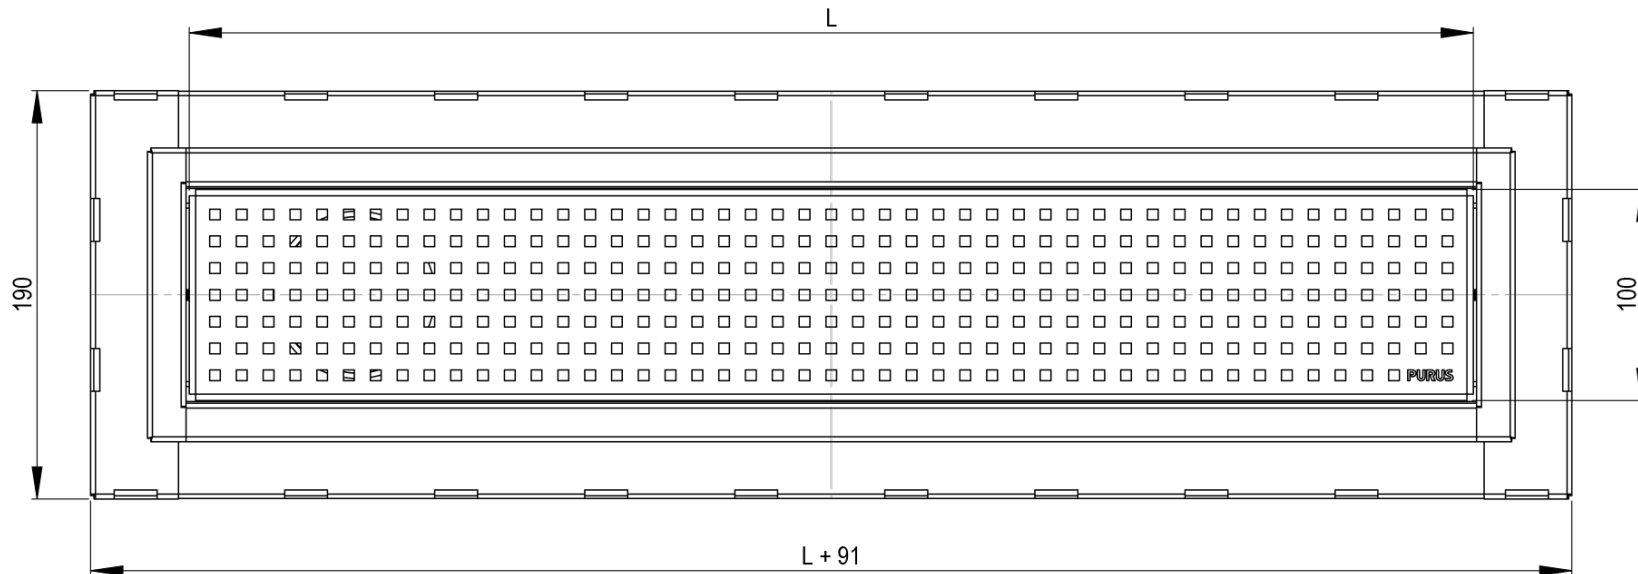

Dimension	L	H1
600x100	600	87
800x100	800	87
900x100	900	87
1000x100	1000	87
1100x100	1100	92
1200x100	1200	92
1400x100	1400	92
1500x100	1500	92
2000x100	2000	97
2500x100	2500	97

SE: Ursparingsmått (L+190) x 290	FI: Asennusaule (L+190) x 290
NO: Utsparingsmål (L+190) x 290	EN: Recess dimensions (L+190) x 290
DK: Udsparringsmål (L+190) x 290	DE: Ausschnittmaße (L+190) x 290

SE	Purusränna 100	Klinkergolv med limfläns	Utlopp vid gavel	Silplåt 'Chess'
NO	Purusrenne 100	Flisgolv med limflens	Utløp ved gavel	Rist 'Chess'
DK	Purusrende 100	Klinkegulv med limflens	Utløb ved gavl	Rist 'Chess'
FI	Purus-kouru 100	Laattalattia, liimalaipalla	Kaivo päädyssä	Ritilä 'Chess'
EN	Purus channel 100	Tiles with gluing flange	End outlet	Grate 'Chess'
DE	Purusrinne 100	Fliesen mit Klebenflansch	Endeauslass	Gitter 'Chess'

Annotation: -

Scale: 1:2.5 Page: 1(1)

General tolerance: ISO 2768-1

Weight (gram): -

Volume (cm3): -

Surface treatment: -

Replaced by: -

Date: -

Approved by: SWS

Date: 2016-10-21

Material: -

Name: PR 100 klinkergolv med limfläns gavel Chess

Article no: PR141xxxCG

Edition: 1

PURUS

Purus AB Södra Dräggongatan 15
SE-271 39 YSTAD, SWEDEN
Ph. +46 104144900 Fax +46 104144996
www.purus.se