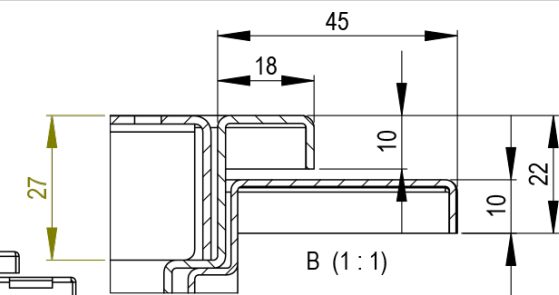

This document must not be copied without our written permission, and the contents thereof must not be imported to a third party nor be used for any unauthorized purpose. Contravention will be prosecuted. Purus AB

A-A