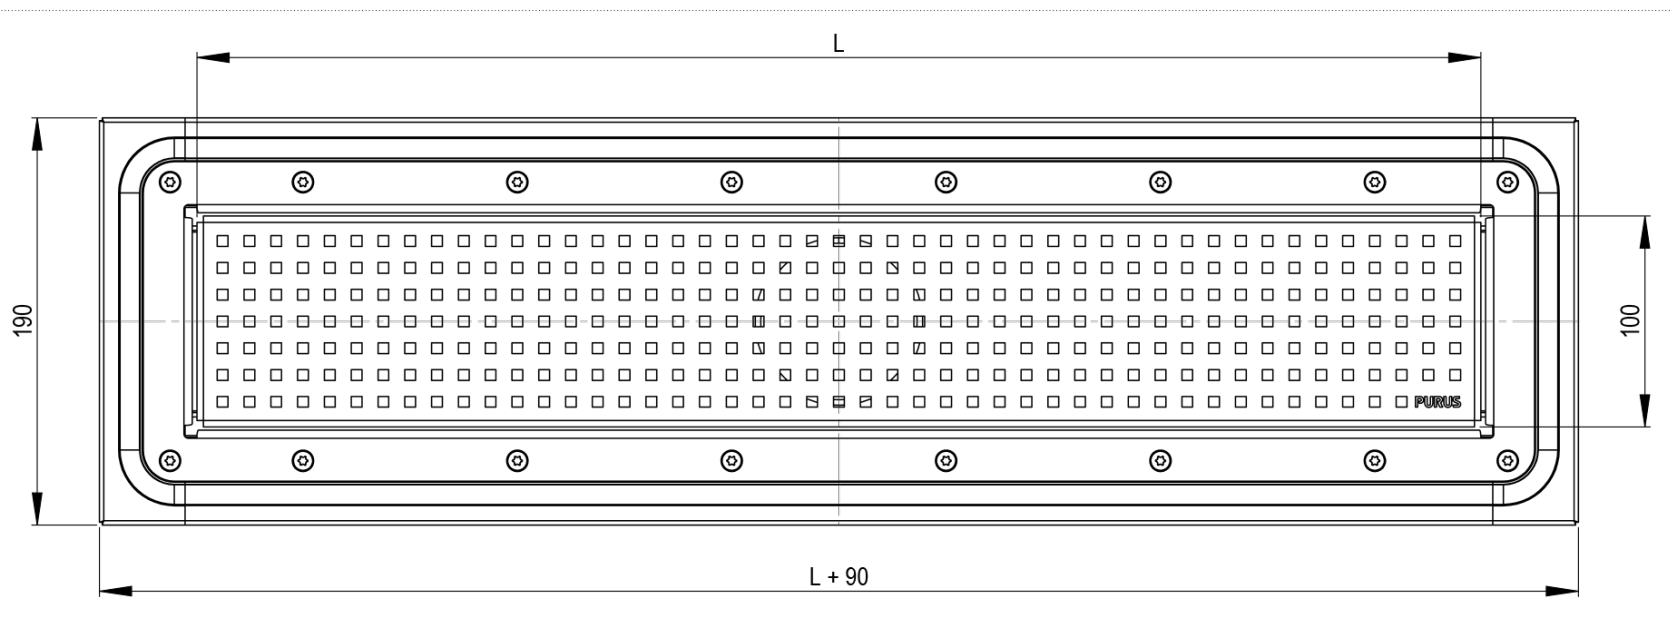

This document must not be copied without our written permission, and the contents thereof must not be imported to a third party nor be used for any unauthorized purpose. Contravention will be prosecuted. Purus AB

SE: Ursparingsmått (L+190) x 290	FI: Asennusaule (L+190) x 290
NO: Utsparringsmål (L+190) x 290	EN: Recess dimensions (L+190) x 290
DK: Udsparringsmål (L+190) x 290	DE: Ausschnittmaße (L+190) x 290

SE	Purusränna 100	Plastmatta	Mittutlopp	Silplåt 'Chess'
NO	Purusrenne 100	Vinylgulv	Sentrert	Rist 'Chess'
DK	Purusrende 100	Vinylgulv	Midtudløb	Rist 'Chess'
FI	Purus-kouru 100	Muovimatto	Kaivo keskellä	Ritilä 'Chess'
EN	Purus channel 100	Vinyl flooring	Central outlet	Grate 'Chess'
DE	Purusrinne 100	Vinylböden	Mitteauslass	Gitter 'Chess'

Dimension	L
600x100	600
800x100	800
900x100	900
1000x100	1000
1100x100	1100
1200x100	1200
1400x100	1400
1500x100	1500
2000x100	2000
2500x100	2500

Annotation	A3	This drawing replace	Replaced by	Date			
		-	-	-			
  Purus AB Södra Dragongatan 15 SE-271 39 YSTAD, SWEDEN Ph. +46 104144900 Fax +46 104144996 www.purus.se	Scale	Page	General tolerance: ISO 2758-1	Weight (gram)	Volume (cm3)	Approved by	Date
	1:2.5	1(1)	medel	-	-	-	-
Material	Surface treatment		Designer	Created date			
	-		SwS	2016-10-19			
Name	Article no						
PR 100 plastmatta mitt Chess	PR121xxxCM						
				Edition			
				1