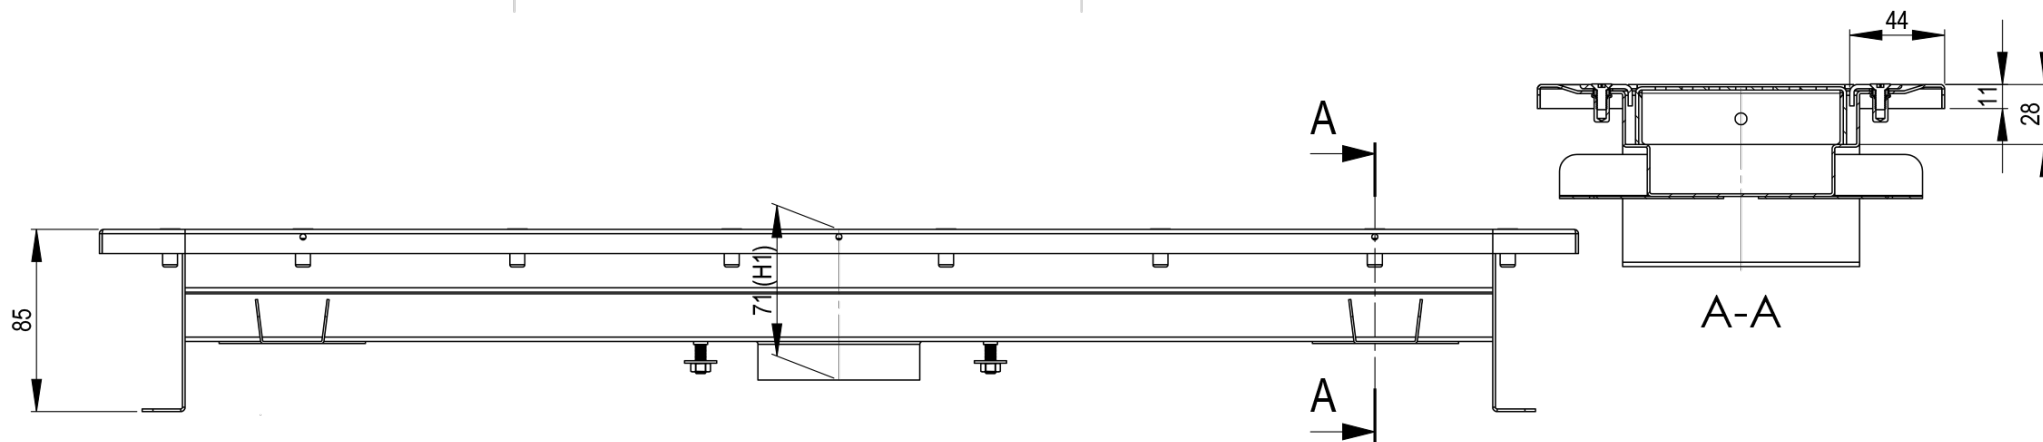

This document must not be copied without our written permission, and the contents thereof must not be imported to a third party nor be used for any unauthorized purpose. Contravention will be prosecuted. Purus AB

SE: Ursparingsmått (L+190) x 290	FI: Asennusaule (L+190) x 290
NO: Utsparringsmål (L+190) x 290	EN: Recess dimensions (L+190) x 290
DK: Udsparringsmål (L+190) x 290	DE: Ausschnittmaße (L+190) x 290

SE	Purusränna 100	Plastmatta	Mittutlopp	Silplåt 'Chess'
NO	Purusrenne 100	Vinylgulv	Sentrert	Rist 'Chess'
DK	Purusrende 100	Vinylgulv	Midtudløb	Rist 'Chess'
FI	Purus-kouru 100	Muovimatto	Kaivo keskellä	Ritilä 'Chess'
EN	Purus channel 100	Vinyl flooring	Central outlet	Grate 'Chess'
DE	Purusrinne 100	Vinylböden	Mitteauslass	Gitter 'Chess'

Dimension	L
600x100	600
800x100	800
900x100	900
1000x100	1000
1100x100	1100
1200x100	1200
1400x100	1400
1500x100	1500
2000x100	2000
2500x100	2500

Annotation	A3	This drawing replace	Replaced by	Date			
		-	-	-			
  Purus AB Södra Dragongatan 15 SE-271 39 YSTAD, SWEDEN Ph. +46 104144900 Fax +46 104144996 www.purus.se	Scale	Page	General tolerance: ISO 2758-1	Weight (gram)	Volume (cm3)	Approved by	Date
	1:2.5	1(1)	medel	-	-	-	-
Material	Surface treatment		Designer	Created date			
	-		SwS	2016-10-19			
Name	Article no						
PR 100 plastmatta mitt Chess	PR121xxxCM						
				Edition			
				1