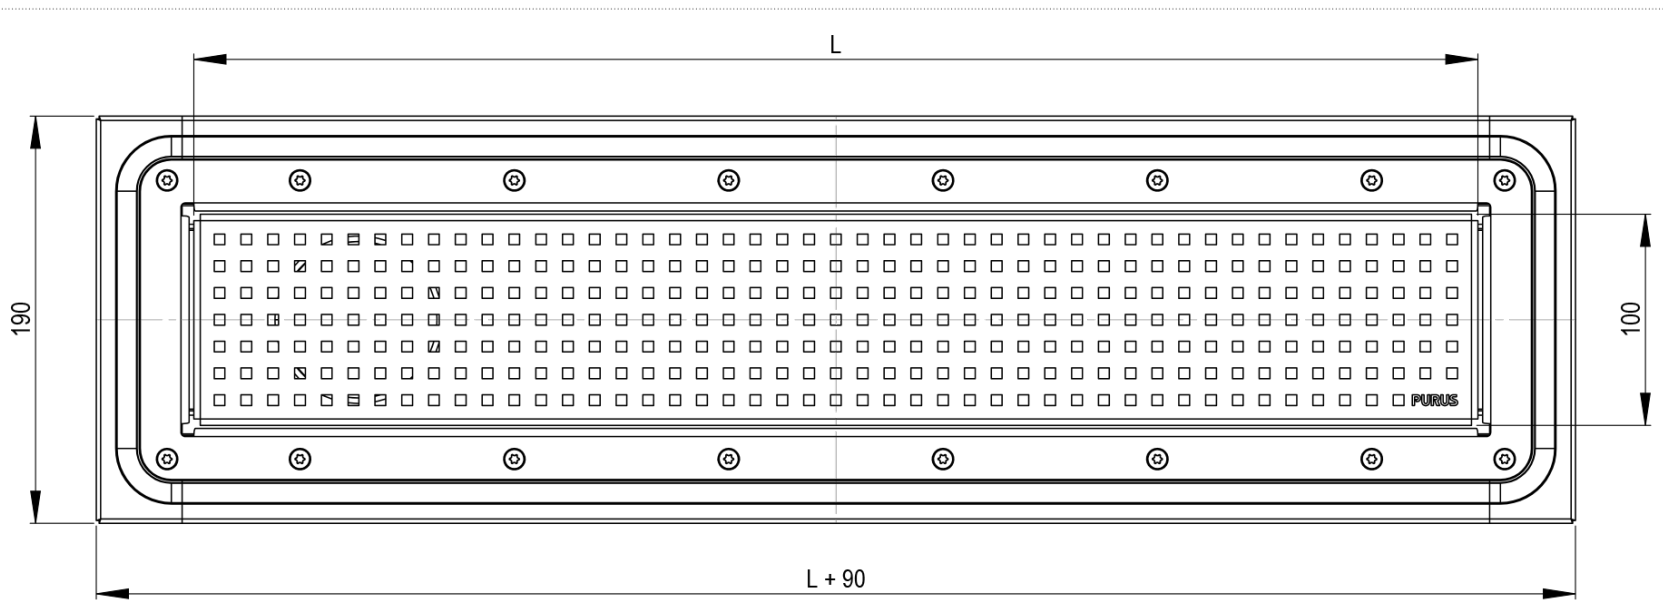

This document must not be copied without our written permission, and the contents thereof must not be imported to a third party nor be used for any unauthorized purposes. Contravention will be prosecuted. Purus AB

Dimension	L	H1
600x100	600	86
800x100	800	86
900x100	900	86
1000x100	1000	86
1100x100	1100	91
1200x100	1200	91
1400x100	1400	91
1500x100	1500	91
2000x100	2000	96
2500x100	2500	96

SE: Ursparningsmått (L+190) x 290	FI: Asennusaule (L+190) x 290
NO: Utsparingsmål (L+190) x 290	EN: Recess dimensions (L+190) x 290
DK: Udsparingsmål (L+190) x 290	DE: Ausschnittmaße (L+190) x 290

SE	Purusränna 100	Plastmatta	Utlopp vid gavel	Silplåt 'Chess'
NO	Purusrenne 100	Vinylgulv	Utløp ved gavel	Rist 'Chess'
DK	Purusrende 100	Vinylgulv	Utløb ved gavl	Rist 'Chess'
FI	Purus-kouru 100	Muovimatto	Kaivo päädyssä	Ritilä 'Chess'
EN	Purus channel 100	Vinyl flooring	End outlet	Grate 'Chess'
DE	Purusrinne 100	Vinylböden	Endeauslass	Gitter 'Chess'

Annotation: A3 This drawing replace

Replaced by: - Date: -

Scale: 1:2.5 Page: 1(1) General tolerance: ISO 2758-1 Weight (gram): - Volume (cm3): - Approved by: - Date: -

Material: medel Surface treatment: - Designer: SWS Created date: 2016-10-19

Name: PR 100 plastmatta gavel Chess Article no: PR121xxxCG Edition: 1

PURUS
Purus AB Södra Dragongatan 15
SE-271 39 YSTAD, SWEDEN
Ph. +46 104144900 Fax +46 104144996
www.purus.se