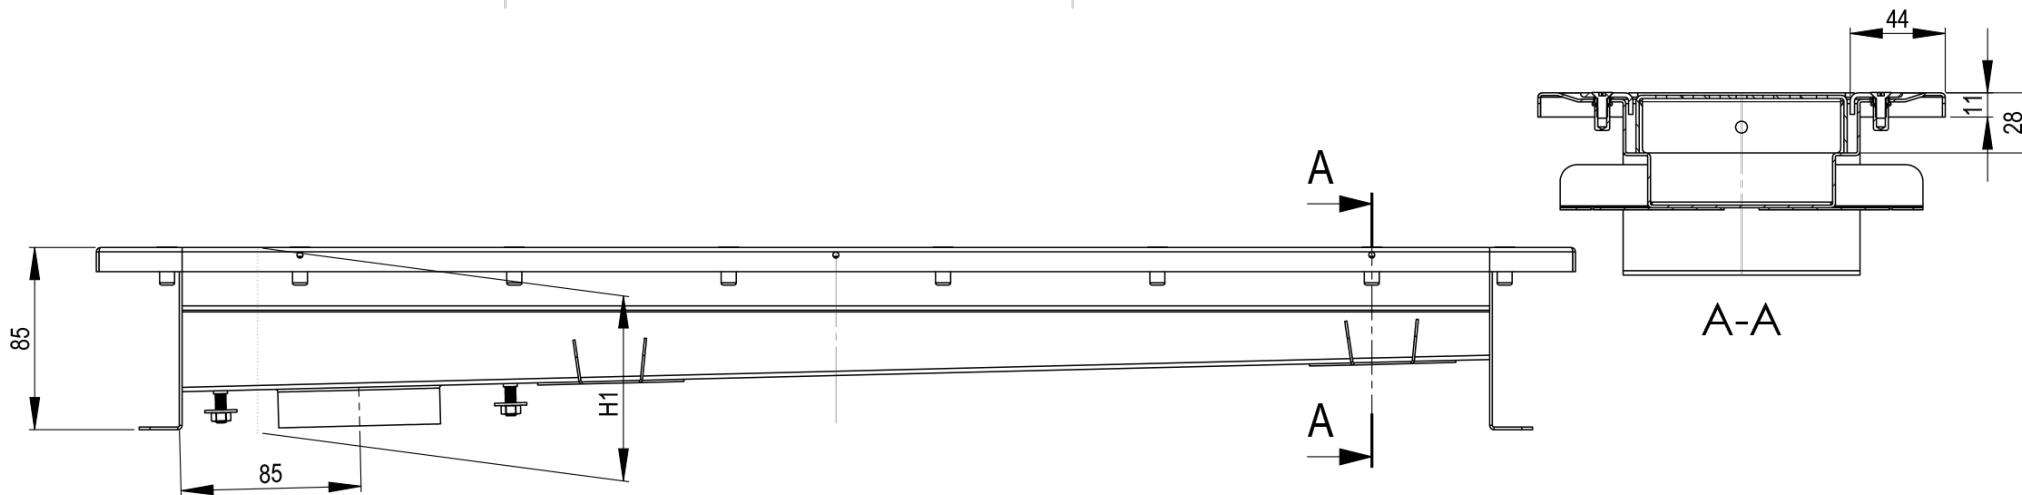

This document must not be copied without our written permission, and the contents thereof must not be imported to a third party nor be used for any unauthorized purposes. Contravention will be prosecuted. Purus AB

Dimension	L	H1
600x100	600	86
800x100	800	86
900x100	900	86
1000x100	1000	86
1100x100	1100	91
1200x100	1200	91
1400x100	1400	91
1500x100	1500	91
2000x100	2000	96
2500x100	2500	96

SE: Ursparningsmått (L+190) x 290	FI: Asennusaule (L+190) x 290
NO: Utsparingsmål (L+190) x 290	EN: Recess dimensions (L+190) x 290
DK: Udsparingsmål (L+190) x 290	DE: Ausschnittmaße (L+190) x 290

SE	Purusränna 100	Plastmatta	Utlopp vid gavel	Silplåt 'Chess'
NO	Purusrenne 100	Vinylgulv	Utløp ved gavel	Rist 'Chess'
DK	Purusrende 100	Vinylgulv	Utløb ved gavl	Rist 'Chess'
FI	Purus-kouru 100	Muovimatto	Kaivo päädyssä	Ritilä 'Chess'
EN	Purus channel 100	Vinyl flooring	End outlet	Grate 'Chess'
DE	Purusrinne 100	Vinylböden	Endeauslass	Gitter 'Chess'

Annotation: A3 This drawing replace

Replaced by: - Date: -

Scale: 1:2.5 Page: 1(1) General tolerance: ISO 2758-1 Weight (gram): - Volume (cm3): - Approved by: - Date: -

Material: medel Surface treatment: - Designer: SWS Created date: 2016-10-19

Name: PR 100 plastmatta gavel Chess Article no: PR121xxxCG Edition: 1

PURUS
Purus AB Södra Dragongatan 15
SE-271 39 YSTAD, SWEDEN
Ph. +46 104144900 Fax +46 104144996
www.purus.se