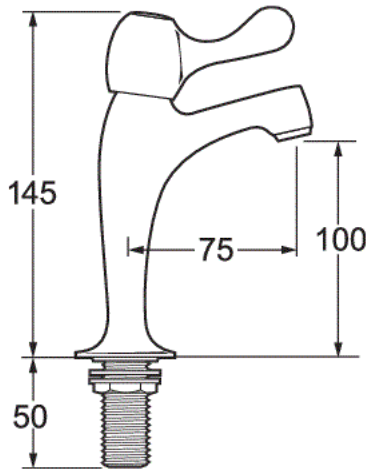

Contract Lever Tap

Lever action contract sink pillar taps

Product Code: CNTL03

Finish: Chrome

Features

- Construction: Brass
- Valve/Cartridge type: Ceramic Disc
- Supply: Suitable for all plumbing systems
- Working Pressures: 0.1 - 5.0 bar
- Inlet connections: 1/2" BSP
- Flexi or Copper: Metal Backnuts

- 1/4 turn ceramic handles ensure a smooth operation
- Products which are easy to use by all the family

*Please refer to website for full warranty details.

Flow (Bar - l/min, open outlet)

Spout

Flow 0.1	Flow 0.3	Flow 0.5	Flow 1.0	Flow 2.0	Flow 3.0	Flow 4.0	Flow 5.0
5.5	10	13	16	20	25	30	34

2003751

2006806

12 YEAR GUARANTEE
ON ALL DEVA CHROME TAPS
*TERMS APPLY