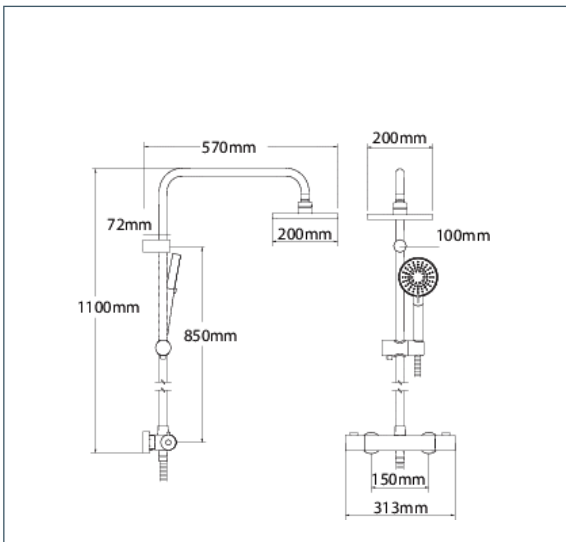

SHOWERS

DevaTM by METHVEN

Thermostatic Showers

Dynamic Cool to Touch Bar Shower with Diverter to Fixed Head & Handset

Product Code: DCTSDEF

Finish: Chrome

Features

Construction:	Brass & ABS
Shower Valve:	Thermostatic
Supply:	Suitable for high pressure only
Working Pressures:	1.5 - 5.0 bar
Inlet connections:	15mm Compression
Operation:	Separate Flow And Temperature Controls
Handset Function:	3

- Safe cool to touch body
- 38°C temperature hot stop with override facility
- Built In Diverter to Krome Fixed Head/3 Mode Handset
- Double interlocked 1.5m hose
- Includes easy fit connections

*Please refer to website for full warranty details.

Flow (Bar - l/min, open outlet)

Handset

Flow 0.1	Flow 0.3	Flow 0.5	Flow 1.0	Flow 2.0	Flow 3.0	Flow 4.0	Flow 5.0
			6.7	9.8	12.1	14.2	15.9

Overhead

--	--	--	--	--	--	--	--

1702024

**5 YEAR
GUARANTEE**

*TERMS APPLY