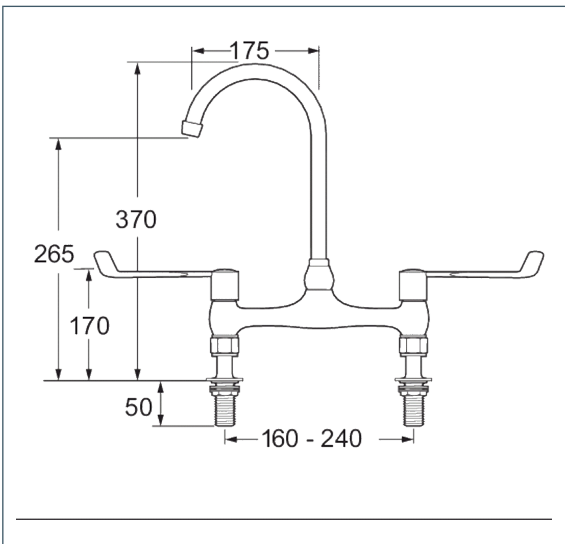

## Lever action 6" lever bridge sink mixer with adjustable centres

Product Code: DLV305B

Finish: Chrome

### Features

Construction:	Brass
Valve/Cartridge type:	Ceramic Disc
Supply:	Suitable for all plumbing systems
Working Pressures:	0.2 - 5.0 bar
Inlet connections:	1/2" BSP
Flexi or Copper:	Plastic Backnuts

- Swivel Spout
- Dual Flow
- Adjustable leg centres
- 1/4 turn ceramic handles ensure a smooth operation
- Products which are easy to use by all the family

\*Please refer to website for full warranty details.

#### Spout

Flow 0.1	Flow 0.3	Flow 0.5	Flow 1.0	Flow 2.0	Flow 3.0	Flow 4.0	Flow 5.0
8	12	16	21	30	36	39	43

1603017

2009731

**12 YEAR GUARANTEE**  
ON ALL DEVA CHROME TAPS  
\*TERMS APPLY