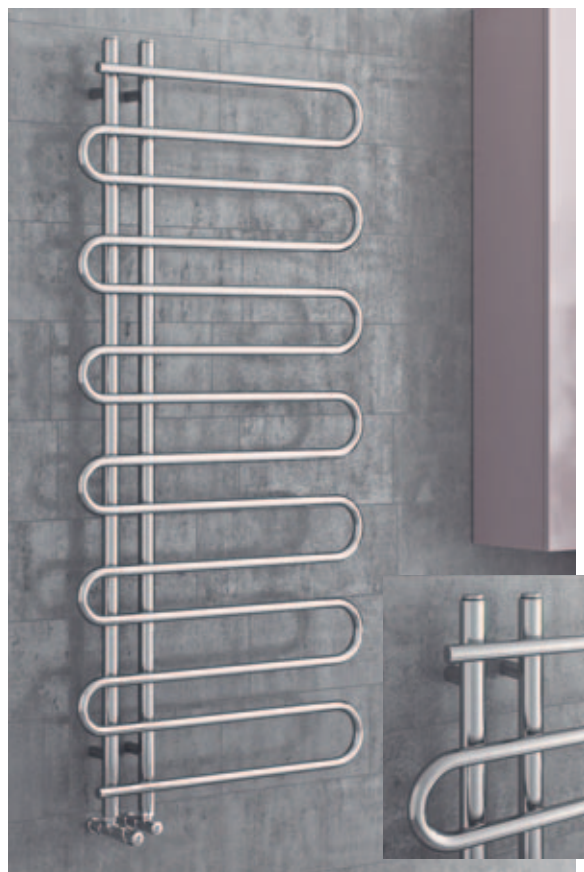

Ceres Chrome Chrome Ladder Towel Radiators

- Superior polished chrome finish
- Made in our European factory
- 5 year guarantee
- Distance from the wall to front face 85-105mm variable
- Pipe centres are 50mm. Distance from the wall to the centre 65-85mm variable

Stocked Finishes and Sizes

Chrome

Product Code	Size (mm)	Heat Output (BTU) Delta 50	Price (Ex Vat)* Chrome
ECER	800 x 600	782	£472
ECER	1190 x 600	1163	£589
ECER	1600 x 600	1564	£848

Mamba Chrome Chrome Ladder Towel Radiators

- Superior polished chrome finish
- Made in our European factory
- 5 year guarantee
- Distance from the wall to front face 100mm variable
- Pipe centres are 72mm. Distance from the wall to the centre 65mm

Stocked Finishes and Sizes

Chrome

Product Code	Size (mm)	Heat Output (BTU) Delta 50	Price (Ex Vat)* Chrome
EMA	1000 x 500	825	£392
EMA	1400 x 600	1208	£472