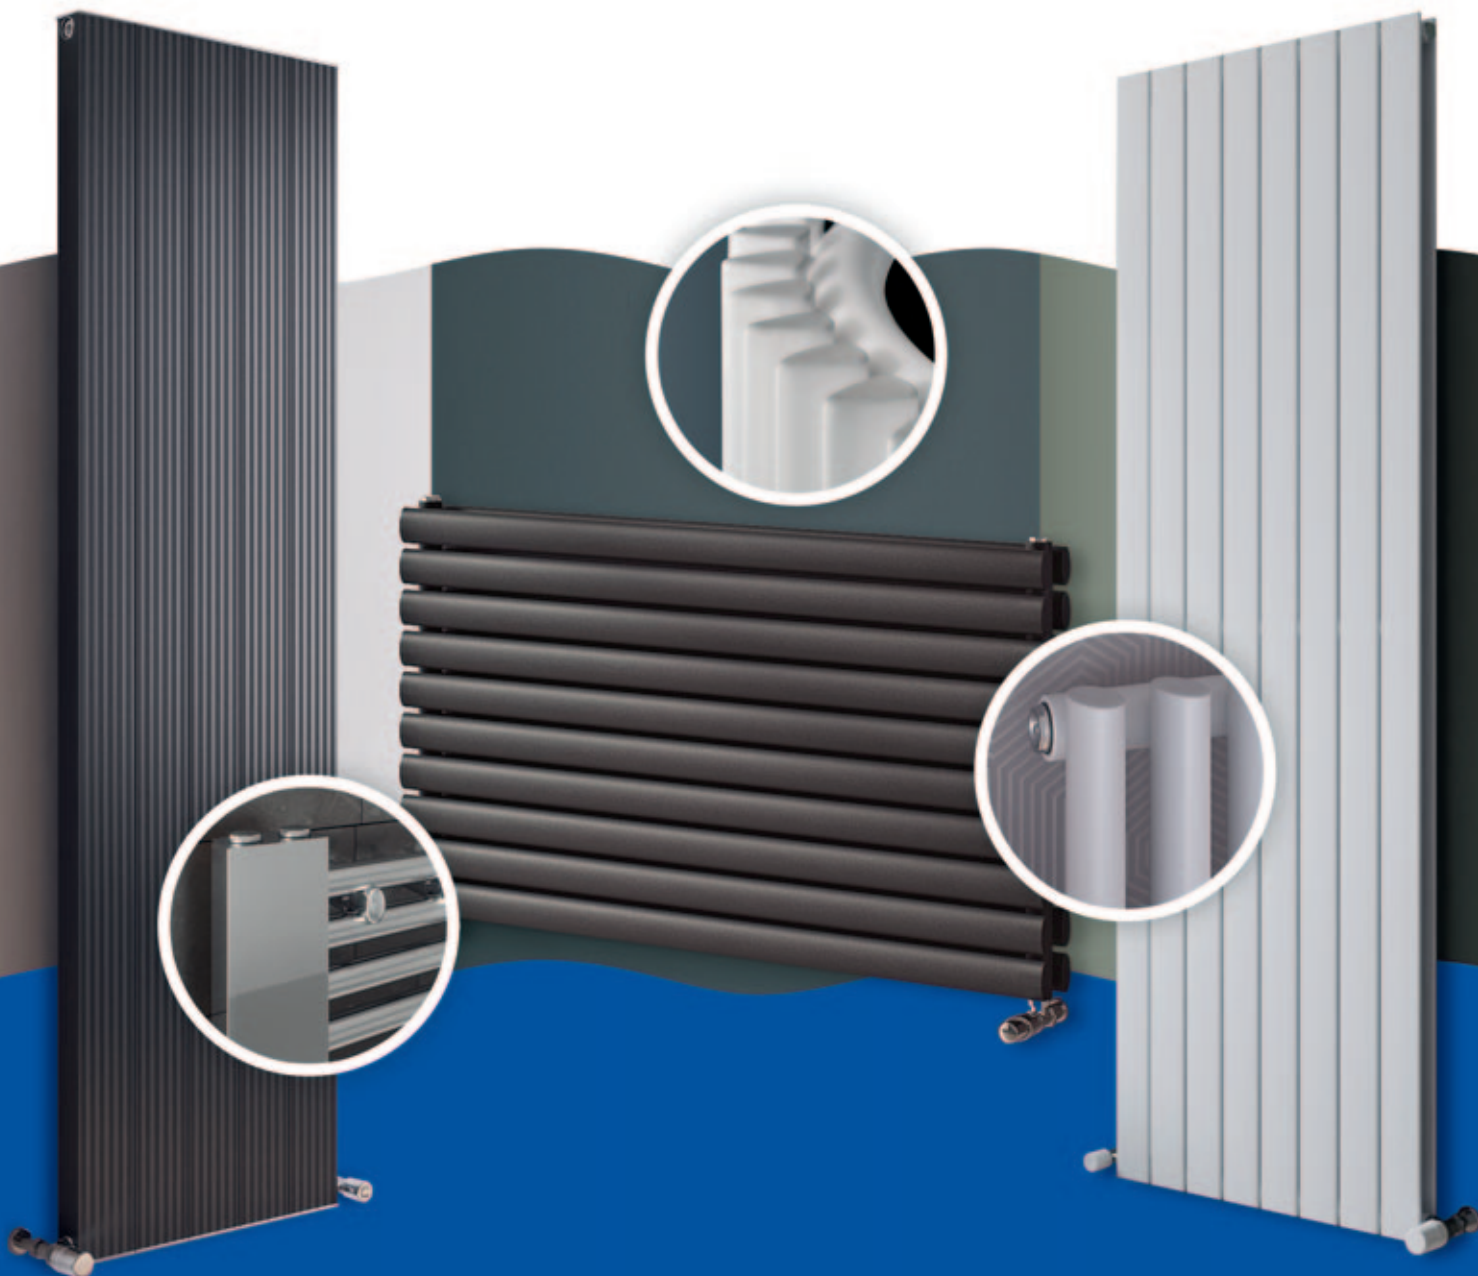

EUCOTHERM

Designer Radiators for Room and Bath

January 2024