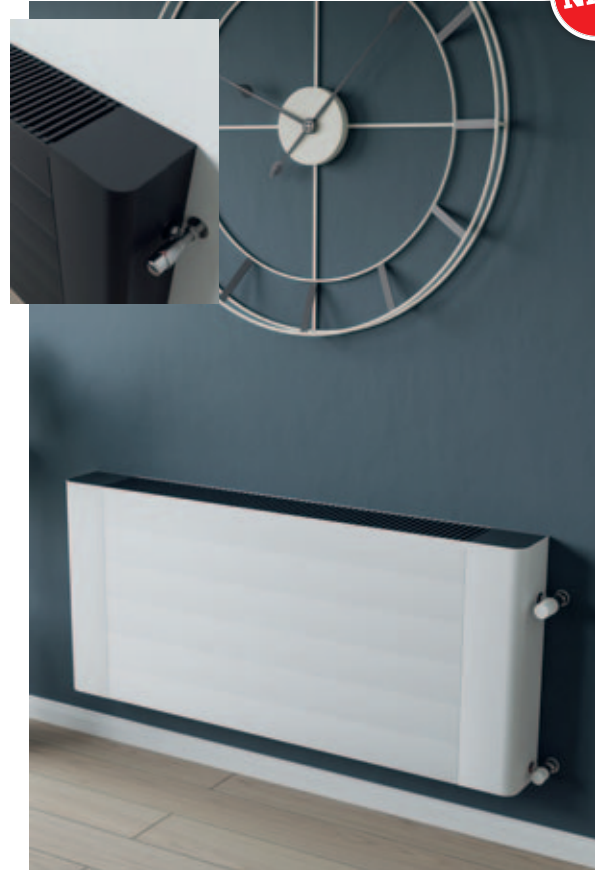

NEW

NEW

Deimos Horizontal Aluminium Radiators

- High heat output
- Lightweight
- Suitable for low temperature heating
- Made in our European factory
- 10 year guarantee
- Distance from the wall to front face 70mm