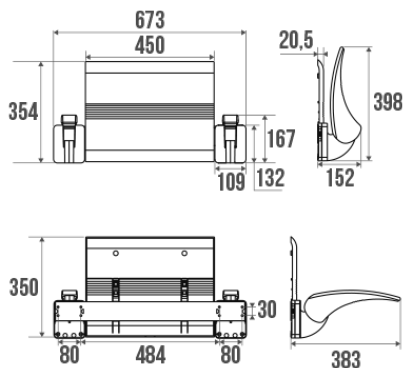

Description

System comprising a backrest and 2 armrests for shower seat, white polymer. Removable system.

Technical characteristics

Color	White
Material	Polymer
Gross weight	2.969 kg
Packaging	Cardboard box + Label
Guarantee	10 years
Gencod	3563390477205
Custom code	3922900000
Technical sheet	A04772000_IND_02
Spécificité	The pre-defined combination (backrest + 2 armrests) comprises a wall rail of 600 mm and the plate adaptors for armrests. Cover not included. This combination is upgradeable: depending on needs, the removable armrests can be replaced by hinged bars ref. 048660 ou 048960 or the whole combination can be replaced with a straight removable bar of 600 mm ref. 044860 or a cover, ref. 044360.