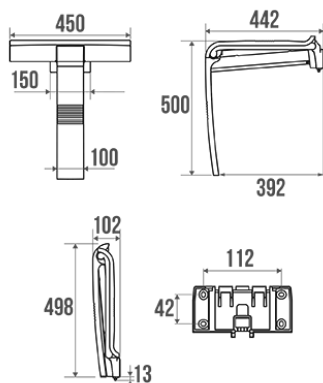

Product data sheet

Information

Designation Arsis Fantasy foldaway shower seat, Anthracite grey and wood
Reference 047728

Product advantages

- + Can be unclipped from its wall bracket to enable the mounting of the ARSIS shower shelf.
- + Large size ergonomic seat with a refined design for a maximum of comfort.
- + Personalized finish.

Description

Chair leg in grey cast aluminium with wooden effect finish.
Large size ergonomic seat 450 mm made of anthracite polymer.
Anthracite epoxy-coated aluminium structure (tube Ø 25 mm).
Locking position, anti-theft lock.
Can be unclipped from its wall bracket for cleaning and occasional community use.
Can be replaced by a shower shelf ref. 047735 if the user doesn't need the seat.
Perfectly assorted with the Arsis Fantasy 300 mm straight grab bar ref. 049448.

Standard height: 500 mm.
Wall fixings included.
Concealed fixings.
Design coordinated with the Arsis Fantasy shower bar.
Perfectly suitable for use in the hotel industry.

Technical characteristics

Finish	Epoxy-coated
Color	Anthracite grey & Wood
Dimensions	442 x 450 x 500 mm
Diameter Ø	25 mm
Material	Polymer & Aluminium
Gross weight	3.300 kg
Packaging	Cardboard box
CE Marking : safe load	150 kg
Laboratory tests	225 kg
Guarantee	10 years

Net weight	3.300 kg
Gencod	3563390477281
Custom code	7615200000
Technical sheet	A13570016_IND_12
Spare parts	Ref. : 049742 : Red locking pin.
Spécificité	The Arsis shower seat is only designed for a sanitary use.