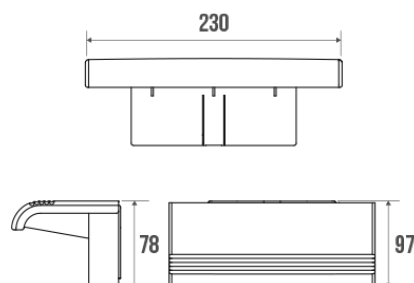

Description

Grey anthracite polymer shelf.
Clip-on model: Can be fitted instead of the ARSIS shower seat.

Design coordinated with the ARSIS shower bars.
Perfectly suitable for use in the hospitality industry.

Technical characteristics

Color	Anthracite grey
Dimensions	97 x 230 x 78 mm
Material	Polymer
Gross weight	0.340 kg
Packaging	Cardboard box + label
Guarantee	10 years
Gencod	3563390477397
Custom code	3922900000
Technical sheet	S04773500_IND_08

Fixing and maintenance advices