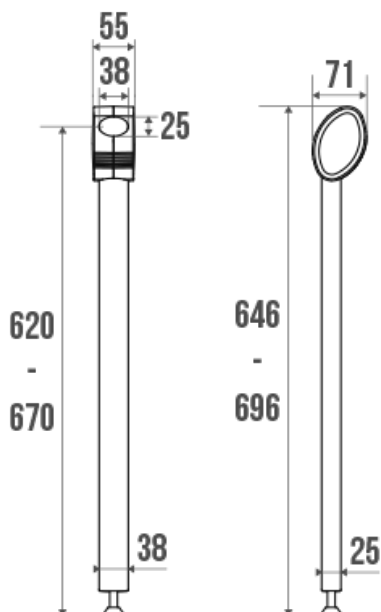

Product data sheet

Information

Designation	Adjustable support prop for ARSIS hinged bar, White Epoxy-coated Aluminium
Reference	048610

Product advantages

- + Automatic lock in support position.

Description

Aluminium tube 38x25 mm. White epoxy-coated. Sold separately.

Technical characteristics

Finish	Epoxy-coated
Color	White
Dimensions	620-670 mm
Diameter Ø	38 x 25 mm
Material	Aluminium
Gross weight	0.855 kg
Packaging	Cardboard box + label
Guarantee	10 years

Gencod	3563390486108
Custom code	7615200000
Technical sheet	A04861000_IND_02

Fixing and maintenance advices

Use of the prop is recommended when the fixing wall is not strong. **IMPORTANT:** The superior part of the hinged bar must be at 800 mm from the ground when in horizontal position.