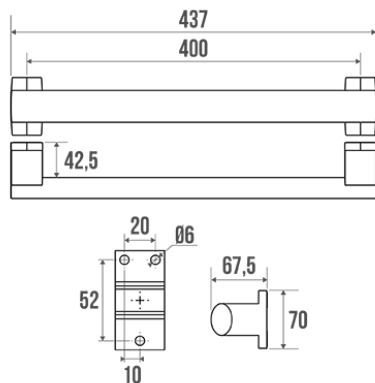

Product data sheet

Information

Designation	Arsis Fantasy straight grab bar 400 mm, Wood and white aluminium cover plates
Reference	049445

Product advantages

- + Elliptic tube for an improved grip.
- + Personalized finish.
- + Anticorrosion warranty.

Description

Elliptical tube in white epoxy-coated aluminium, 38 x 25 mm with wooden effect finish.
Anthracite grey synthetic resin cover plates.
Perfectly coordinated with the Arsis Fantasy shower seat ref. 047725.

Wall fixings included.
Design coordinated with the Arsis Fantasy shower seat.
Perfectly suitable for use in the hotel industry.

Technical characteristics

Finish	Epoxy-coated
Color	White & Wood
Dimensions	400 mm
Diameter Ø	38 x 25 mm
Material	Aluminium
Gross weight	0.500 kg
Packaging	Plastic protection bag + Hanger for display
CE Marking : safe load	150 kg
Laboratory tests	225 kg
Guarantee	10 years

Net weight	0.445 kg
Gencod	3563390494455
Custom code	7615200000
Technical sheet	A04984002_IND_10
Spare parts	Ref. 049007 : Chrome-plated aluminium wall bracket, Ref. 049008 : White cover plates

Fixing and maintenance advices