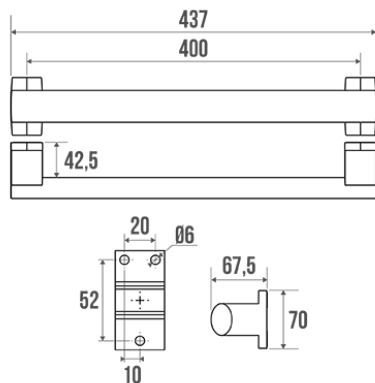

### Information

Designation	Arsis Fantasy straight grab bar 400 mm, Wood and anthracite aluminium cover plates
Reference	049448

### Description

Elliptical tube in anthracite grey epoxy-coated aluminium, 38 x 25 mm with wooden effect finish.

Anthracite grey synthetic resin cover plates.  
Perfectly coordinated with the Arsis Fantasy shower seat ref. 047728.

### Technical characteristics

Finish	Epoxy-coated
Color	Anthracite grey & Wood
Dimensions	400 mm
Diameter Ø	38 x 25 mm
Material	Aluminium
Gross weight	0.500 kg
Packaging	Plastic protection bag + Hanger for display
CE Marking : safe load	150 kg
Laboratory tests	225 kg
Guarantee	10 years

Net weight	0.445 kg
Gencod	3563390494486
Custom code	7615200000
Technical sheet	<a href="#">A04984002_IND_10</a>
Spare parts	Ref. 049007 : Chrome-plated aluminium wall bracket