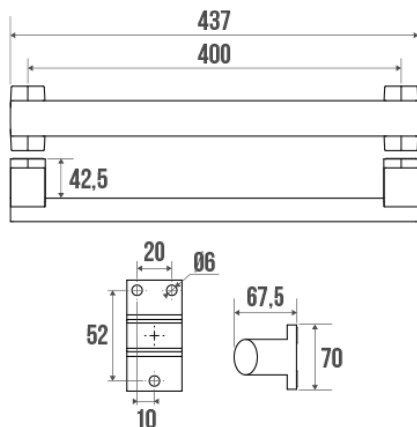

Description

Elliptical tube in anthracite grey epoxy-coated aluminium, 38 x 25 mm.
Anthracite grey epoxy-coated resin flanges and cover plates.
Screws included.
Design coordinated with all ARSIS Comfort items.
Perfectly suitable for use in the hospitality industry.

Technical characteristics

Finish	Epoxy-coated
Color	Anthracite grey
Dimensions	400 mm
Diameter Ø	38 x 25 mm
Material	Aluminium
Gross weight	0.500 kg
Packaging	Plastic protection bag + Hanger for display
CE Marking : safe load	150 kg
Laboratory tests	225 kg
Guarantee	10 years

Net weight	0.445 kg
Gencod	3563390497418
Custom code	7615200000
Technical sheet	A04984002_IND_10
Spare parts	Réf. 049007 : Support de fixation alu chromé

Fixing and maintenance advices

Recommended height for the horizontal part : 800 mm from the ground. Grab bars provide support and added safety if properly fitted in accordance with our technical instructions. Careful consideration and selection of the appropriate wall fixings according to the wall-mounted support is required to ensure the long life of your accessory. The use of stainless steel screws (Ø 4 mm) is highly recommended to prevent corrosion in damp environment. Before drilling, physically hold the product against the wall at desired position and mark the hole locations. All the fixing points must be respected. After installation and before use, make sure that all fixing screws are tightened securely. DO NOT use the grab bar as a step. DO NOT sit on or hang from the grab bar.