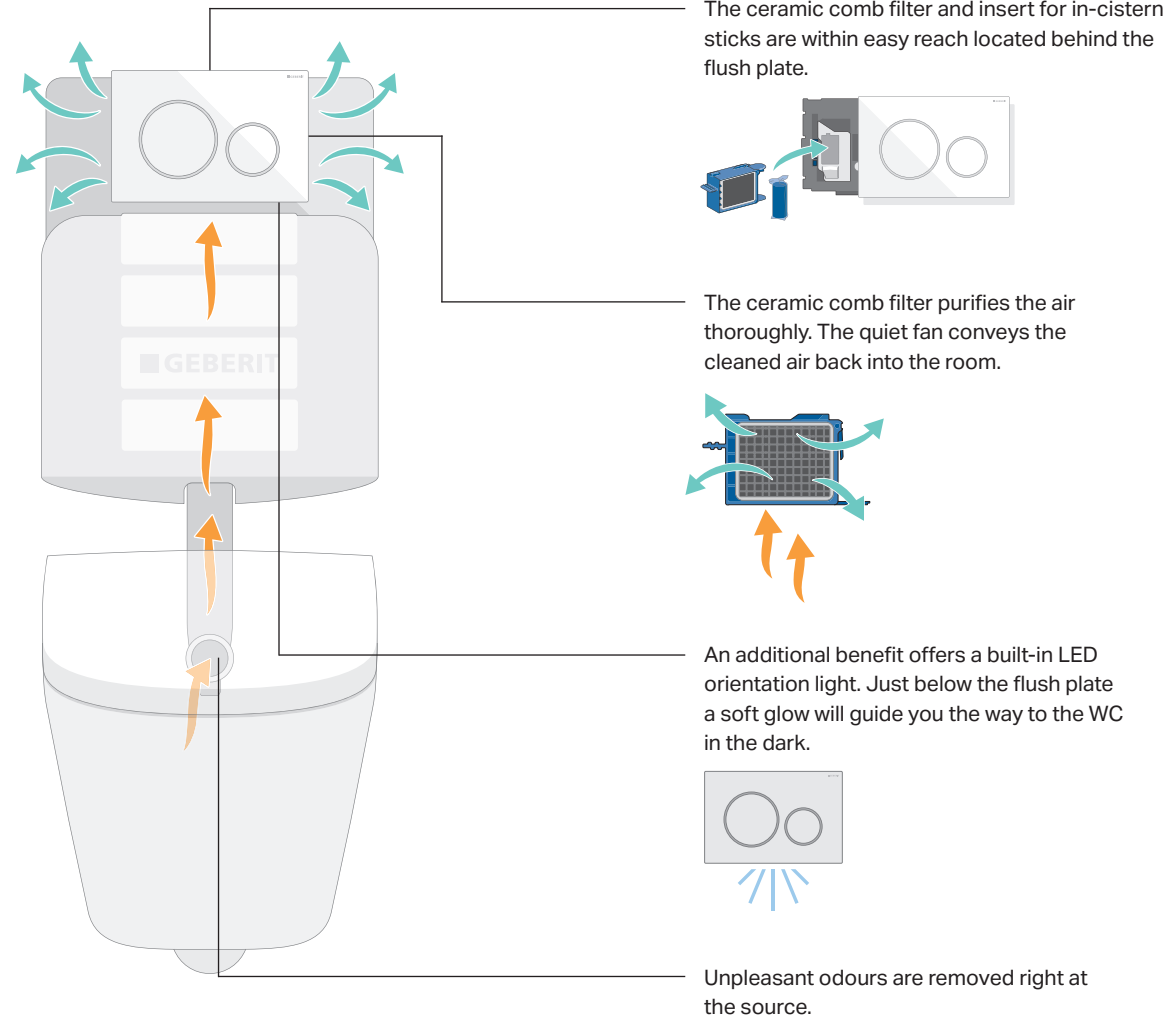

GEBERIT DUOFRESH INSERT
FOR IN-CISTERN STICKS

HYGIENIC FRESHNESS FOR WEEKS

Pull the flush plate aside, insert the stick, then close the plate. That's how easy it is to ensure weeks of hygienic freshness with the insert for in-cistern sticks. The optional insert is suitable for most Geberit flush plates in the Sigma range and can even be installed by a plumber at a later date. It guides the in-cistern stick down a chute to a fixed position below the surface of the water in the cistern. Once there, the stick dissolves slowly and ensures hygiene and cleanliness in every flush throughout the entire WC ceramic appliance, as well as providing a fresh fragrance.

1. It doesn't get any simpler than this: pull the flush plate aside.
2. Place the in-cistern stick into the insert behind the plate.
3. Close the plate and enjoy the freshness with every flush.

ODOUR EXTRACTION **FRESH AIR FOR EVERYONE**

Unpleasant odours in the toilet are a thing of the past. What is long since standard over every kitchen oven can now be applied in the bathroom. An effective way to get rid of unpleasant odours. The Geberit DuoFresh module removes the bad air directly from the WC ceramic appliance, purifies it using a ceramic honeycomb filter and then returns it to the room. This is extremely effective, as it prevents unpleasant odours from spreading throughout the bathroom in the first place, rendering air fresheners, lighting candles, opening windows and the like completely unnecessary. Thanks to a proximity sensor, the odour extraction always switches on automatically as soon as someone sits down on the toilet. The odour extraction is therefore a great idea for guest WCs. Benefit from additional comfort thanks to an LED orientation light and the insert for in-cistern sticks. The Geberit DuoFresh module can be easily installed in any Geberit Sigma cistern and can be combined with almost any flush plate from the Sigma range.