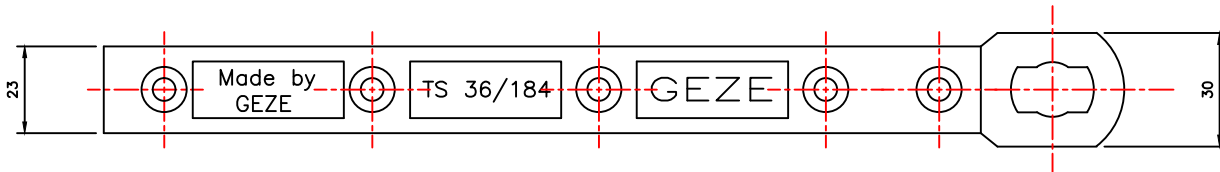

Revision	Drawn	Date	Reason for Change
A	GH	13/2/09	55mm HOLE WAS 60mm
Drawing No. PIVOT-03			
Title 7432' BOTTOM STRAP FOR SWING DOORS			
GEZE UK Ltd Blenheim Way Fradley Park Lichfield Staffordshire.			www.geze.com TEL 01543 443000 WS13 8SY FAX 01543 443001
Drawn	Appd	Scale	Date
GH		NTS	OCT 08