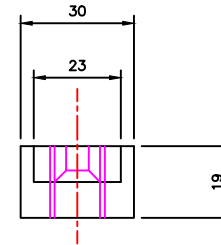

Revision	Drawn	Date	Reason for Change
A	GH	13/2/09	55mm HOLE WAS 60mm
Drawing No. PIVOT-03			
Title 7432' BOTTOM STRAP FOR SWING DOORS			
GEZE UK Ltd Blenheim Way Fradley Park Lichfield Staffordshire.			www.geze.com TEL 01543 443000 WS13 8SY FAX 01543 443001
Drawn	Appd	Scale	Date
GH		NTS	OCT 08