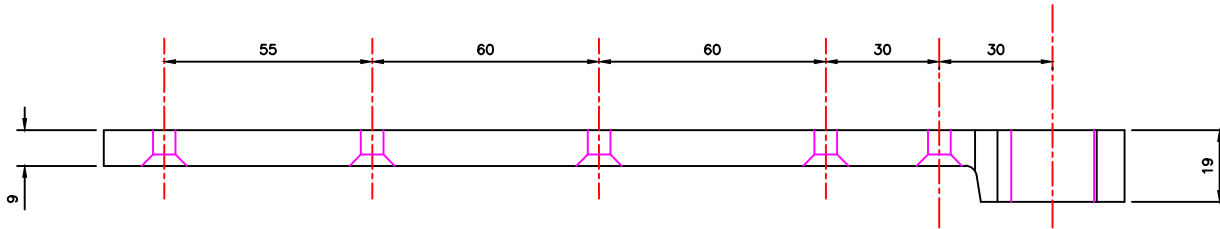

Revision	Drawn	Date	Reason for Change
A	GH	13/2/09	55mm HOLE WAS 60mm
Drawing No. PIVOT-03			
Title 7432' BOTTOM STRAP FOR SWING DOORS			
GEZE UK Ltd Blenheim Way Fradley Park Lichfield Staffordshire.			www.geze.com TEL 01543 443000 WS13 8SY FAX 01543 443001
Drawn	Appd	Scale	Date
GH		NTS	OCT 08