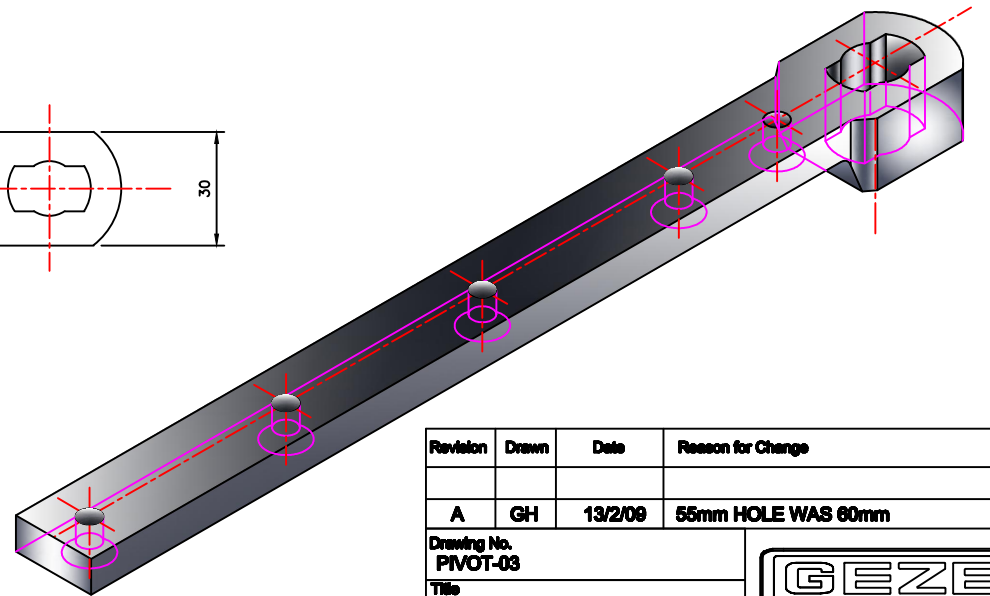

Revision	Drawn	Date	Reason for Change
A	GH	13/2/09	55mm HOLE WAS 60mm
Drawing No. PIVOT-03			
Title 7432' BOTTOM STRAP FOR SWING DOORS			
GEZE UK Ltd Blenheim Way Fradley Park Lichfield Staffordshire.			www.geze.com TEL 01543 443000 WS13 8SY FAX 01543 443001
Drawn	Appd	Scale	Date
GH		NTS	OCT 08