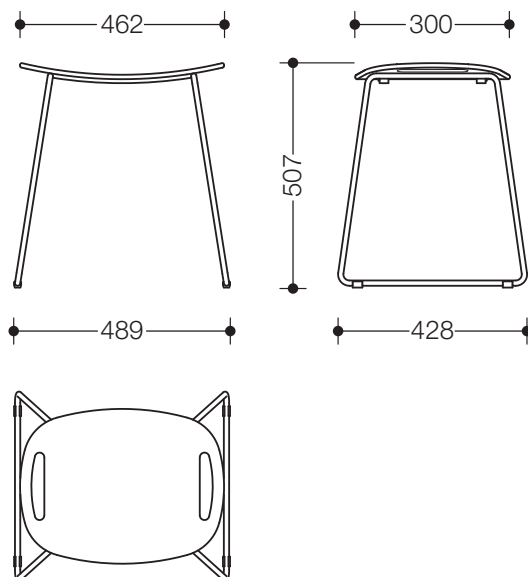

Dimensions in mm

Surface/Colour

Alternative surfaces/colours

Technical information subject to alteration, 8th February 2022

HEWI Heinrich Wilke GmbH
Postfach 1260
D-34442 Bad Arolsen

Telefon: +49 5691 82-366
Telefax: +49 5691 82-99366
international@hewi.com
www.hewi.com

HEWI (UK) Limited
Holm Oak Barn, Beluncle Halt
Stoke Road
Hoo Kent ME3 9NT

Phone +44 1634 258 200
Fax +44 1634 250 099
info@hewi.co.uk
www.hewi.com