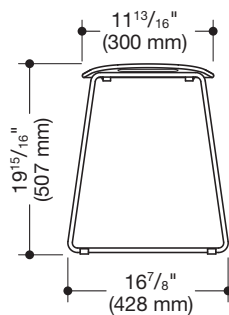

Product data sheet
Shower stool 950.51.300XA

HEWI

Shower stool 950.51.300XA

- mobile, lightweight stool
- suitable for the shower area
- discreet round tube design combined with an ergonomically curved seat
- spacious, pleasantly warm seat made of high-quality synthetic material, slightly textured
- with integrated handle recesses for easy sitting down and standing
- used for safe sitting in the shower
- load capacity up to 330 lbs (150 kg)
- net weight: 11.2 lbs (5.1 kg)
- 19 15/16 inch (507 mm) high, 19 1/4 inch (489 mm) wide
- seat area 18 3/16 inch (462 mm) wide
- frame made of stainless steel, matt sanded
- equipped with anti-slip rubber feet
- seat in HEWI colors 98 (signal white) and 92 (anthracite gray)

Dimensions

Surface/Colors

XA	98	92
----	----	----

Alternative surfaces/colors

chrome	98	92	90
--------	----	----	----

Technical information subject to alteration, January 11th, 2022

HEWI Inc.
350 Fifth Avenue, Suite 5220 Phone: (917) 734-4112
New York, NY 10118