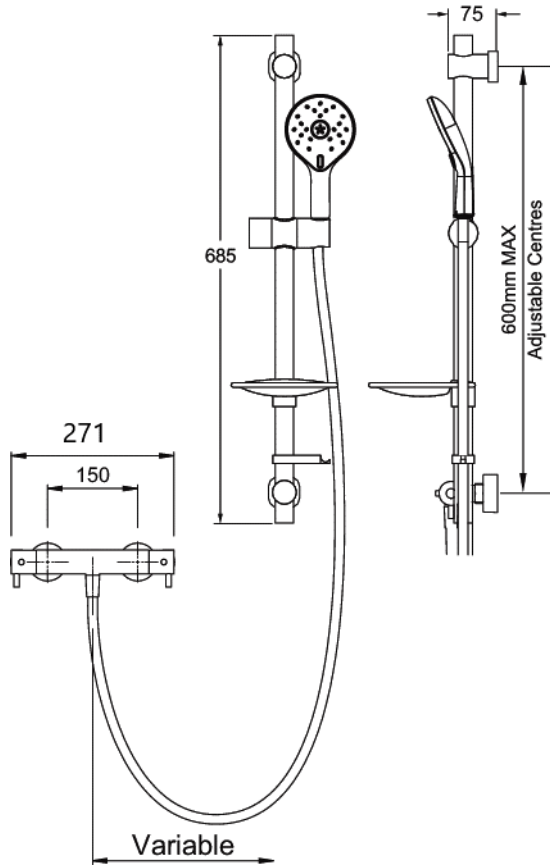

KAHA COOL TO TOUCH BAR MIXER WITH EASY FIT SHOWER KIT

CONSTRUCTION: Brass & ABS
SUPPLY: Suitable for all plumbing systems
INLET CONNECTIONS: 15mm Compression
WORKING PRESSURES: 0.35 - 5.0 bar
CARTRIDGE/VALVE TYPE: Ceramic Disc

- Safe cool to touch body
- 38°C hot stop with override facility
- Includes easy fit connections
- Easy to fit shower rail - simply twist and lock brackets into place
- Smooth easy clean 1.5m hose
- Includes Kaha Satinjet handset
- Two types of spray - Satinjet body shower or massage

KHCTSEFCP

Chrome

Open Outlet Flow (Bar - l/min)

BAR	0.3	0.5	1.0	2.0	3.0	4.0	5.0
HANDESET FLOW	N/A	N/A	9	9	9	9	9

Please Note: Flow rate will be dictated by installation configurations.
Please ensure to check the appropriate flow restrictor information if applicable.
*Please refer to website for full warranty details.

NSF2461/0421

FREEPHONE: 0800 195 1602 | FAX ORDERS: 08444 068 690 | EMAIL: SALES@UK.METHVEN.COM

methven.com