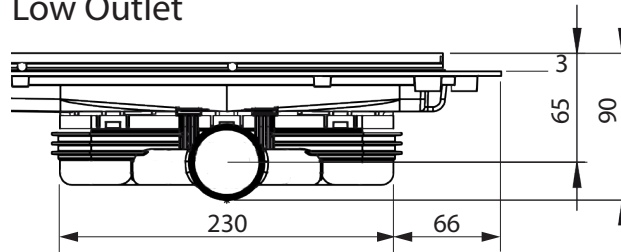

Purus Living Linear with Micro Cement Adapter Grid

Low Outlet