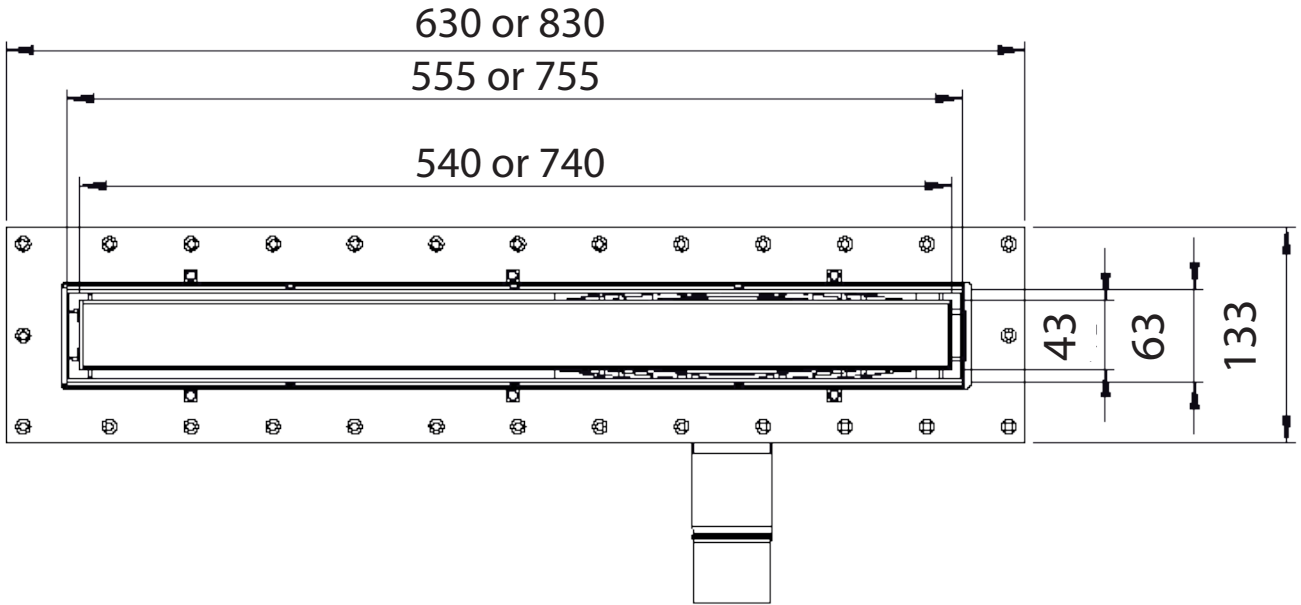

# Purus Living Linear with Micro Cement Adapter Grid

### Low Outlet

### Side Outlet