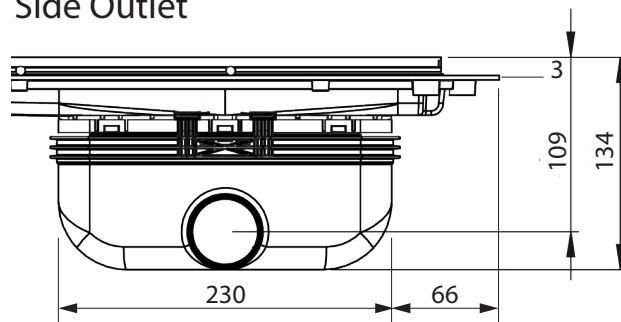

Side Outlet