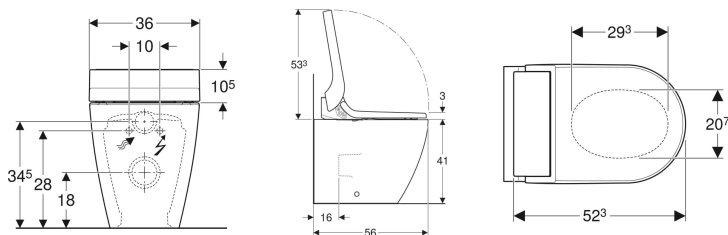

Geberit AquaClean Tuma Classic WC complete solution, floor-standing WC, back-to-wall

Application purposes

- For gently cleaning the anal area with water
- For convenient toilet use

Characteristics

- Water heating via continuous flow heater
- Anal shower with WhirlSpray shower technology
- Spray arm with nozzle can be extended for anal area
- Spray intensity can be set to five different levels
- Oscillating spray (automatic forward and reverse motion of the spray arm)
- Automatic pre- and postrinsing of the spray nozzle with fresh water
- Descaling programme
- Rimless WC ceramic appliance
- Washdown WC with special glaze KeraTect
- WC seat ring and WC lid with soft-closing mechanism
- WC lid with SoftOpening
- Water supply connection on the left, hidden behind the WC ceramic
- Mains connection with flexible three-core sheathed cable, on the right side, hidden behind the WC ceramic
- Approval in accordance with (DIN) EN 1717 / (DIN) EN 13077
- Compatible with Geberit Home App
- Shower water temperature can be adjusted via Geberit Home App
- Continuous flow heater can be deactivated via Geberit Home App
- Spray arm can be set to five different positions via Geberit Home App

- Floor inlets of 6–28 cm from wall in combination with Geberit Monolith sanitary modules for floor-standing WC possible
- Can be combined with Geberit Monolith sanitary module for floor-standing WC

Technical data

Protection degree	IPX4
Protection class	I
Nominal voltage	230 V AC
Mains frequency	50 Hz
Power consumption	2000 W
Power consumption standby	≤ 0.5 W
Flow pressure	0.5–10 bar
Operating temperature	5–40 °C
Water temperature, adjustment range	34–40 °C
Water temperature, factory setting	37 °C
Calculated flow rate	0.02 l/s
Minimum flow pressure for calculated flow rate	0.5 bar
Spray time	50 s
Maximum load WC seat	150 kg

Scope of delivery

- Water supply connection set
- Female socket for mains connection
- Sound insulation set
- Compensation pad for WC seat / ceramic appliance
- Descaling agent, 125 ml
- Spray shield
- Connection set for WC, ø 90 mm
- Fastening material

Art. no.	Colour / surface
146.320.11.1	WC ceramic appliance: white / KeraTect Design cover: white

Accessories

- Geberit P-bend set for floor-standing WC
- Geberit connection set for floor-standing WC

- This product is supplied with the Geberit AquaClean descaling agent. This consumable contains classified hazardous substances. Information, instructions and measures for handling hazardous substances safely can be found in the appendix or at www.geberit.com.