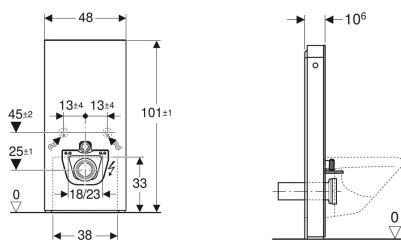

## Geberit Monolith Plus sanitary module for wall-hung WC, 101 cm, stoneware front cladding

Example image

### Scope of delivery

- Water supply connection set with 2 angle stop valves, 1/2"
- Flush bend extension 160 mm
- Sleeve made of EPDM,  $\varnothing$  44 / 55 mm
- Straight connector made of PE-HD,  $\varnothing$  90 mm
- Adaptor socket made of PE-HD,  $\varnothing$  90 / 110 mm
- 2 threaded rods M12

- Mains connection with flexible three-core sheathed cable
- Water supply connection on the bottom
- Water supply connection on the left/right possible with accessories
- Compensation of dimensional tolerances possible
- Height-adjustable up to 7 cm
- Fastening height WC ceramic appliance  $35 \pm 1$  cm
- Cistern, fully insulated against condensation
- Side cladding made of aluminium brushed
- Self-supporting

### Technical data

Protection degree	IPX4
Protection class	I
Nominal voltage	100-240 V AC
Mains frequency	50-60 Hz
Operating voltage	12 V DC
Power consumption	15 W
Power consumption standby	$\leq 0.5$ W
Flow pressure	0.1-10 bar
Maximum operating temperature, water	25 °C
Flush volume, factory setting	6 and 3 l
Flush volume large, adjustment range	4-6 l
Flush volume small	3 l
Light colour	2200-4000 K