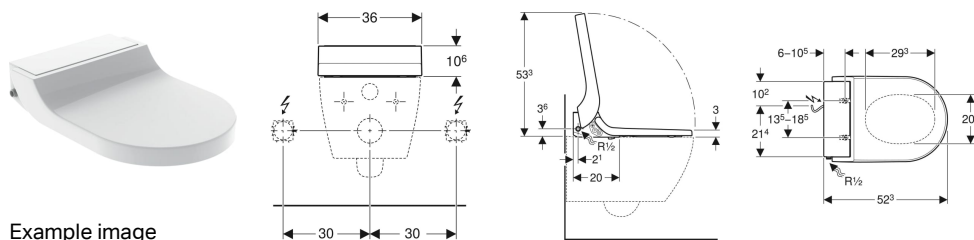

Geberit AquaClean Tuma Classic WC enhancement solution

Example image

Application purposes

- For convenient toilet use
- For gently cleaning the anal area with water
- For subsequent mounting on WC ceramic appliances (replaces WC seat)

Characteristics

- Water heating via continuous flow heater
- Anal shower with WhirlSpray shower technology
- Spray arm with nozzle can be extended for anal area
- Spray intensity can be set to five different levels
- Oscillating spray (automatic forward and reverse motion of the spray arm)
- Automatic pre- and postrinsing of the spray nozzle with fresh water
- Descaling programme
- WC seat ring and WC lid with soft-closing mechanism
- WC lid with SoftOpening
- Water supply connection on the left
- Mains connection at rear, with hidden pipe-laying option to the left or right
- Mains connection cable can be cut to length
- Approval in accordance with (DIN) EN 1717 / (DIN) EN 13077
- Compatible with Geberit Home App
- Shower water temperature can be adjusted via Geberit Home App

Scope of delivery

- Reinforced braided hose 3/8", with bend 1/2"
- Spray shield
- Fastening material

- Continuous flow heater can be deactivated via Geberit Home App
- Spray arm can be set to five different positions via Geberit Home App

Technical data

Protection degree	IPX4
Protection class	I
Nominal voltage	230 V AC
Mains frequency	50 Hz
Power consumption	2000 W
Power consumption standby	≤ 0.5 W
Cable length	2 m
Flow pressure	0.5–10 bar
Operating temperature	5–40 °C
Water temperature, adjustment range	34–40 °C
Water temperature, factory setting	37 °C
Calculated flow rate	0.02 l/s
Minimum flow pressure for calculated flow rate	0.5 bar
Spray time	50 s
Maximum load WC seat	150 kg