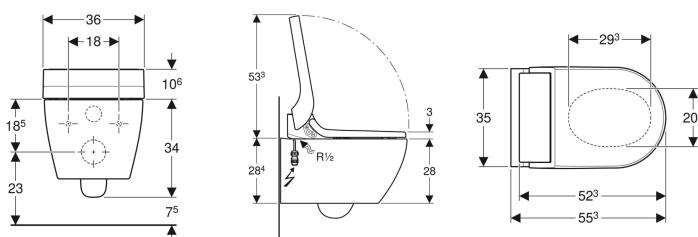

Geberit AquaClean Tuma Classic WC complete solution, wall-hung WC

Example image

Application purposes

- For gently cleaning the anal area with water
- For convenient toilet use

Characteristics

- Water heating via continuous flow heater
- Anal shower with WhirlSpray shower technology
- Spray arm with nozzle can be extended for anal area
- Spray intensity can be set to five different levels
- Oscillating spray (automatic forward and reverse motion of the spray arm)
- Automatic pre- and postrinsing of the spray nozzle with fresh water
- Descaling programme
- Rimless WC ceramic appliance
- Easy fastening with Easy Fast Fixing (type EFF3)
- Washdown WC with special glaze KeraTect
- WC seat ring and WC lid with soft-closing mechanism
- WC lid with SoftOpening
- Water supply connection on the left, hidden behind the WC ceramic
- Mains connection with flexible three-core sheathed cable, on the right side, hidden behind the WC ceramic
- Approval in accordance with (DIN) EN 1717 / (DIN) EN 13077
- Compatible with Geberit Home App

Technical data

| | |
|--|------------|
| Protection degree | IPX4 |
| Protection class | I |
| Nominal voltage | 230 V AC |
| Mains frequency | 50 Hz |
| Power consumption | 2000 W |
| Power consumption standby | ≤ 0.5 W |
| Flow pressure | 0.5–10 bar |
| Operating temperature | 5–40 °C |
| Water temperature, adjustment range | 34–40 °C |
| Water temperature, factory setting | 37 °C |
| Calculated flow rate | 0.02 l/s |
| Minimum flow pressure for calculated flow rate | 0.5 bar |
| Spray time | 50 s |
| Maximum load WC seat | 150 kg |

Scope of delivery

- Water supply connection set for Sigma and Omega concealed cisterns 12 cm, installation height 112 cm
- Female socket for mains connection
- Sound insulation set
- Spray shield
- Descaling agent, 125 ml
- Connection set for WC, ø 90 mm
- Fastening material
- Compensation pad for WC seat / ceramic appliance