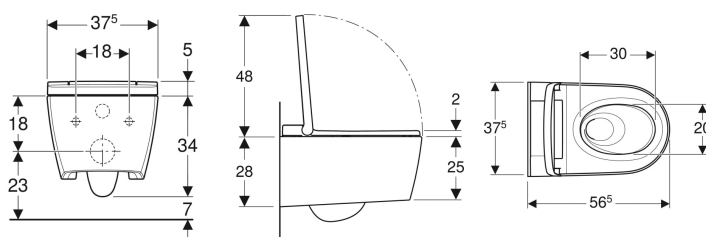

Geberit AquaClean Sela WC complete solution, wall-hung WC

Example image

Application purposes

- For convenient toilet use
- For gently cleaning the anal and vaginal areas with water

Characteristics

- Water heating via continuous flow heater
- Anal shower with WhirlSpray shower technology
- Separate Lady shower nozzle in protected park position
- Adjustable shower water temperature
- Spray intensity can be set to five different levels
- Spray arm can be set to five different positions
- Adjustable oscillating spray (automatic forward and reverse motion of the spray arm)
- Automatic pre- and postrinsing of the spray nozzle with fresh water
- Descaling programme
- Rimless WC ceramic appliance featuring TurboFlush flush technology
- Washdown WC
- User detection
- WC seat ring and WC lid with soft-closing mechanism
- WC lid with SoftOpening
- Activation of the orientation light via brightness sensor
- Orientation light can be set in seven colours
- Functions and settings via remote control
- Four user profiles can be programmed
- Compatible with Geberit Home App

- Water supply connection on the left, hidden behind the WC ceramic
- Mains connection with flexible three-core sheathed cable, on the right side, hidden behind the WC ceramic
- External water supply connection on the left possible with accessories
- External mains connection with power outlet on the right possible
- Approval in accordance with (DIN) EN 1717 / (DIN) EN 13077

Scope of delivery

- Water supply connection set for Sigma and Omega concealed cisterns 12 cm, installation height 112 cm
- Female socket for mains connection
- Sound insulation set
- Spray shield
- Descaling agent, 125 ml
- Cleaning set
- Connection set for WC, ø 90 mm
- Remote control with wall-mounted case and battery CR2032
- Fastening material