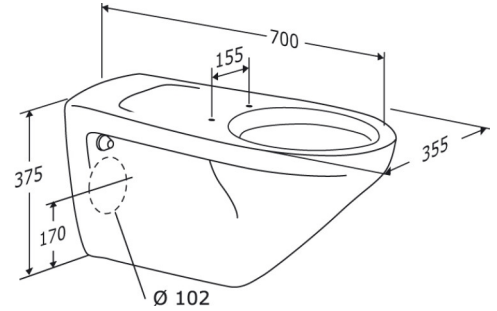

PRESSALIT®

Product	Wall-hung toilet 700 mm
Item number	R2099000
Colour	White
Product description	<p>VVS:612928000 NRF:6191026 EAN:5708590345284 HMI: 105700</p> <p>Toilet, wall-hung, distance from wall to the front: 700 mm. Excl. mounting kit.</p> <p>Toilet, wall-hung, distance from wall to the front: 700 mm. Excl. mounting kit.</p>
Product capacity	Max load: 400 kg.
Materials	Sanitary porcelain
Ergonomy	700 mm is recommended for wheelchair users as it gives more space for a carer. Wall-hung toilet makes mounting possible at individual height. Leaves space for foot support, the legs of a mobile hoist, and the carer's feet.
Warranty	Pressalit makes a commitment to remedy material and manufacturing defects for a period of five years from the invoicing date.