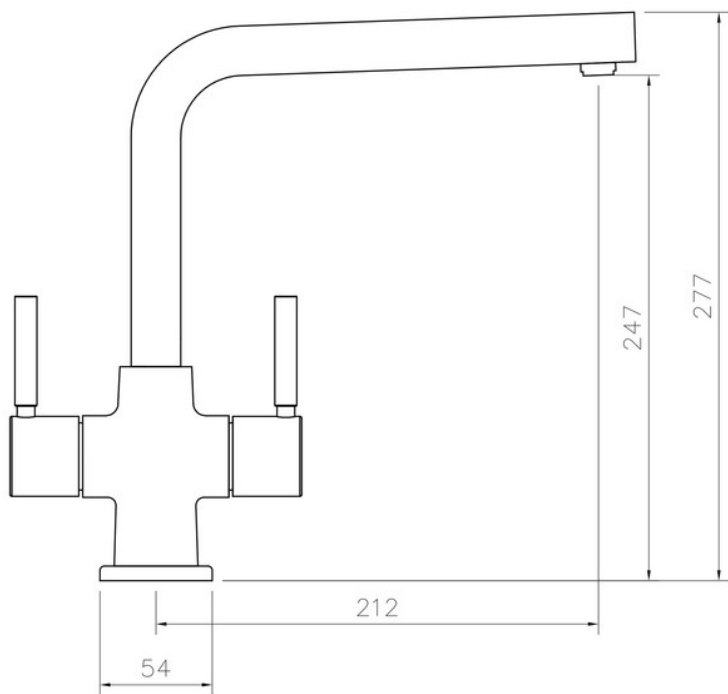

RANGEMASTER

SINKS & TAPS

Overall Height (mm)	
Spout Reach (mm)	
Spout Height (mm)	
Spout Rotation Range	
Handle Type	
Colour	Chrome
Bar Pressure Suitability	
Min. Bar Pressure	
Max. Bar Pressure	
Mixed Flow Rate at 3 Bar Pressure (l/min)	
Flow Type	
Recommended Hot Water Temperature	
Maximum Hot Water Temperature	
Handle Control	
Centre Distance (mm)	
Cartridge Type	
Aerator Type	
Inlet Pipes	
Anti-Splash Spout	
Pull Out Spray	
WRAS Approved	
Product Code	TAD5CM/
Barcode	5015834047874

AQUADISC 5 TAP CHROME

TAD5CM/

RANGEMASTER

SINKS & TAPS

Technical Drawing

Date of download: November 12, 2025

AGA Rangemaster continuously seeks improvements in specification, design and production of products and thus, alterations take place periodically. Whilst every effort is made to produce up to date resources, the information included here is intended as a guide. Always refer to the installation instructions when fitting, installation work should be completed by a professional tradesman.