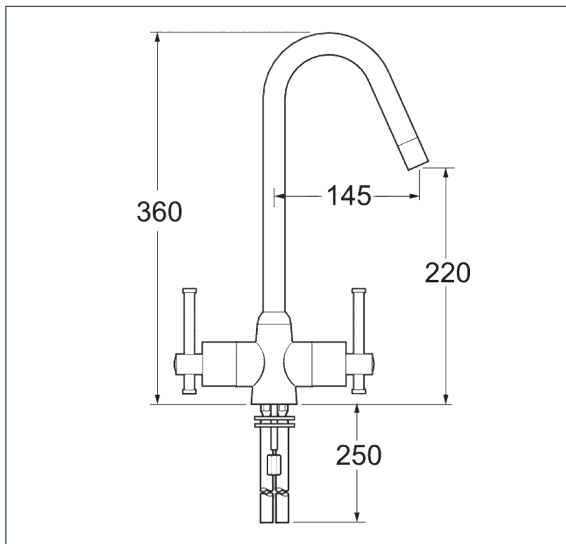

Contemporary

Taurs mono sink mixer

Product Code: TAUR130

Finish: Chrome

Features

Construction:	Brass
Valve/Cartridge type:	Ceramic Disc
Supply:	Suitable for all plumbing systems
Working Pressures:	0.3 - 5.0 bar
Inlet connections:	15mm
Flexi or Copper:	Copper Tails

- Swivel Spout
- 1/4 turn ceramic handles ensure a smooth operation
- Products which are easy to use by all the family

*Please refer to website for full warranty details.

Flow (Bar - l/min, open outlet)

Spout

Flow 0.1	Flow 0.3	Flow 0.5	Flow 1.0	Flow 2.0	Flow 3.0	Flow 4.0	Flow 5.0
5	8	11.2	17.5	23	27	30	34

1802018