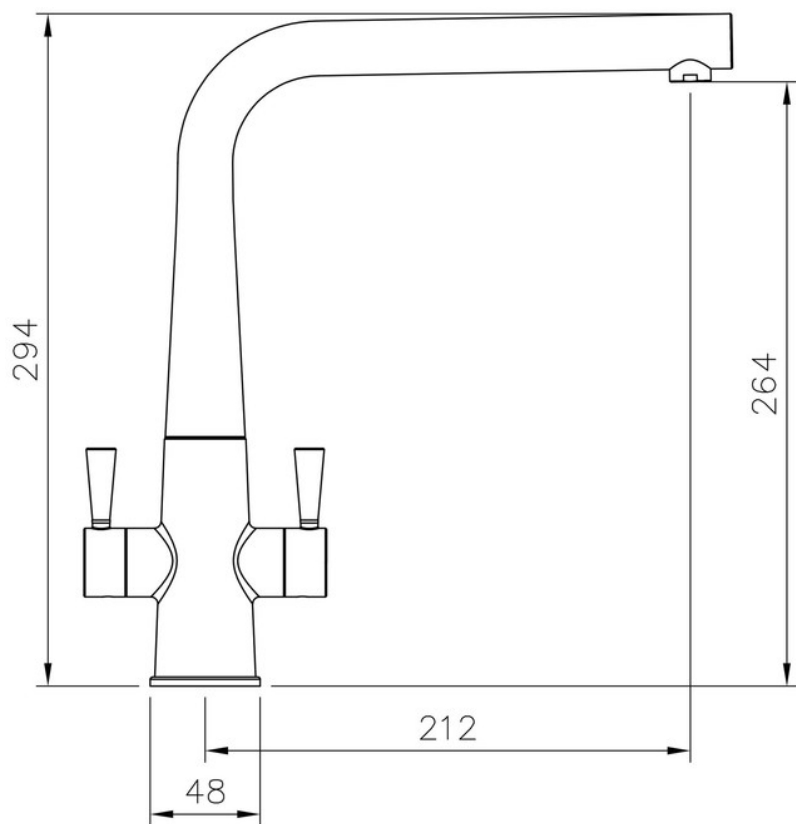

SINKS & TAPS

Overall Height (mm)	294
Spout Reach (mm)	212
Spout Height (mm)	264
Spout Rotation Range	360°
Handle Type	Dual Lever
Colour	Brushed Brass
Bar Pressure Suitability	
Min. Bar Pressure	0.3
Max. Bar Pressure	5.5
Mixed Flow Rate at 3 Bar Pressure (l/min)	17.47
Flow Type	Single Flow
Recommended Hot Water Temperature	46°C
Maximum Hot Water Temperature	70°C
Handle Control	Quarter Turn
Centre Distance (mm)	-
Cartridge Type	Ceramic Disc Cartridge
Aerator Type	Honeycomb Aerator
Inlet Pipes	1/2" Stainless Flexible Hoses
Anti-Splash Spout	Yes
Pull Out Spray	No
WRAS Approved	No
Product Code	TCO1BB/
Barcode	5015834051321

CONICAL DUAL LEVER TAP BRUSHED BRASS

TCO1BB/

RANGEMASTER

SINKS & TAPS

Technical Drawing

Date of download: November 12, 2025

AGA Rangemaster continuously seeks improvements in specification, design and production of products and thus, alterations take place periodically. Whilst every effort is made to produce up to date resources, the information included here is intended as a guide. Always refer to the installation instructions when fitting, installation work should be completed by a professional tradesman.