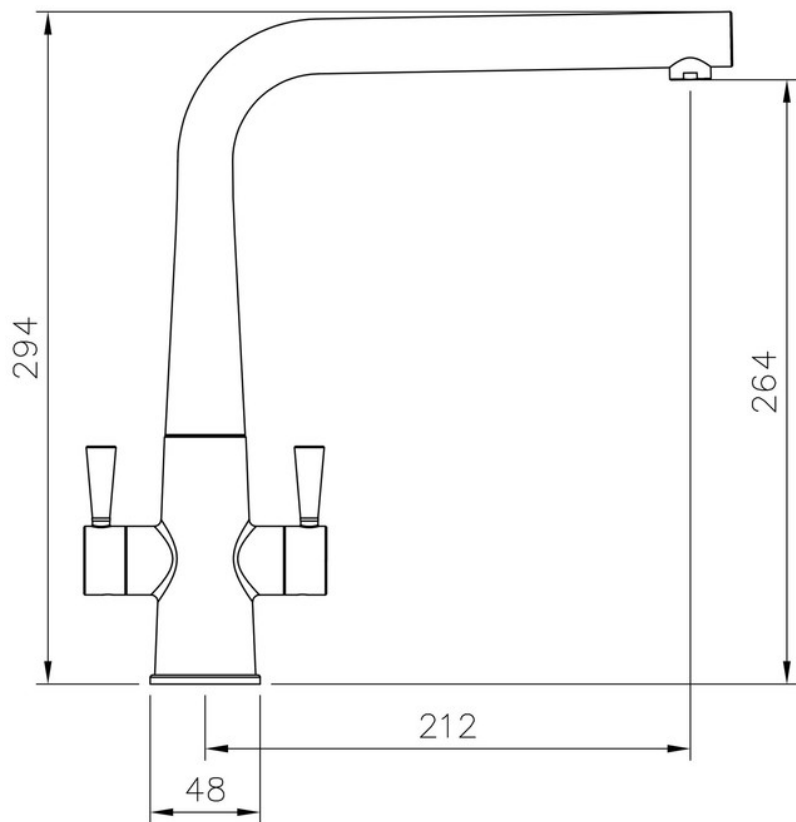

Overall Height (mm)	294
Spout Reach (mm)	212
Spout Height (mm)	264
Spout Rotation Range	360°
Handle Type	Dual Lever
Colour	Brushed
Bar Pressure Suitability	
Min. Bar Pressure	0.3
Max. Bar Pressure	5.5
Mixed Flow Rate at 3 Bar Pressure (l/min)	17.47
Flow Type	Single Flow
Recommended Hot Water Temperature	46°C
Maximum Hot Water Temperature	70°C
Handle Control	Quarter Turn
Centre Distance (mm)	-
Cartridge Type	Ceramic Disc Cartridge
Aerator Type	Honeycomb Aerator
Inlet Pipes	1/2" Stainless Flexible Hoses
Anti-Splash Spout	Yes
Pull Out Spray	No
WRAS Approved	No
Product Code	TCO1BF/
Barcode	5015834051314

CONICAL DUAL LEVER TAP BRUSHED

TCO1BF/

RANGEMASTER

SINKS & TAPS

Technical Drawing

Date of download: November 12, 2025

AGA Rangemaster continuously seeks improvements in specification, design and production of products and thus, alterations take place periodically. Whilst every effort is made to produce up to date resources, the information included here is intended as a guide. Always refer to the installation instructions when fitting, installation work should be completed by a professional tradesman.