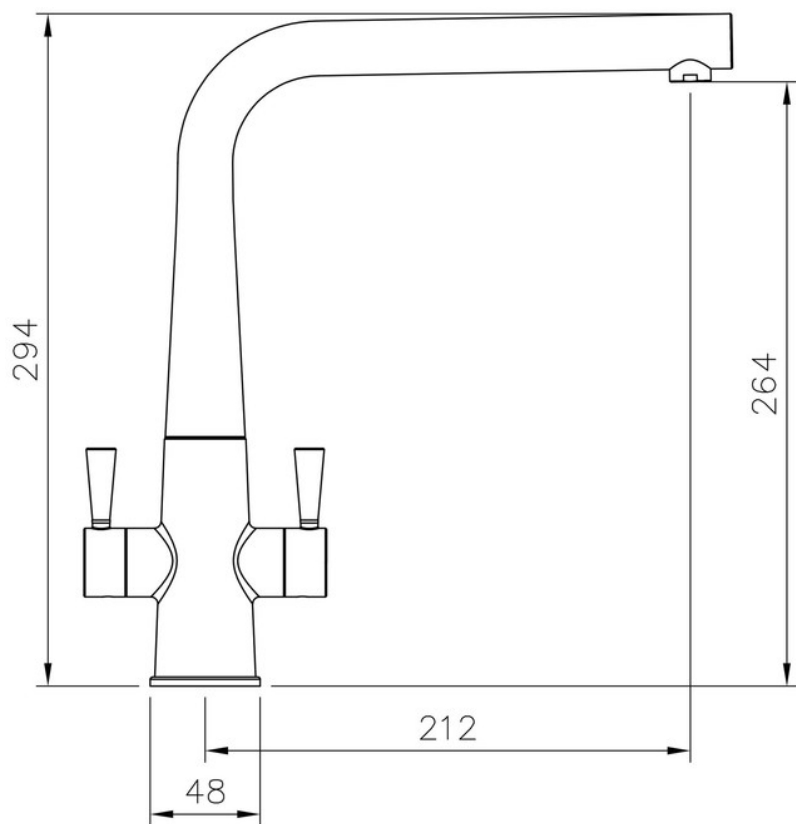

SINKS & TAPS

Overall Height (mm)	294
Spout Reach (mm)	212
Spout Height (mm)	264
Spout Rotation Range	360°
Handle Type	Dual Lever
Colour	Matt Black
Bar Pressure Suitability	
Min. Bar Pressure	0.3
Max. Bar Pressure	5.5
Mixed Flow Rate at 3 Bar Pressure (l/min)	17.47
Flow Type	Single Flow
Recommended Hot Water Temperature	46°C
Maximum Hot Water Temperature	70°C
Handle Control	Quarter Turn
Centre Distance (mm)	-
Cartridge Type	Ceramic Disc Cartridge
Aerator Type	Honeycomb Aerator
Inlet Pipes	1/2" Stainless Flexible Hoses
Anti-Splash Spout	Yes
Pull Out Spray	No
WRAS Approved	No
Product Code	TCO1MB/
Barcode	5015834051338

CONICAL DUAL LEVER TAP MATT BLACK

TCO1MB/

RANGEMASTER

SINKS & TAPS

Technical Drawing

Date of download: November 12, 2025

AGA Rangemaster continuously seeks improvements in specification, design and production of products and thus, alterations take place periodically. Whilst every effort is made to produce up to date resources, the information included here is intended as a guide. Always refer to the installation instructions when fitting, installation work should be completed by a professional tradesman.