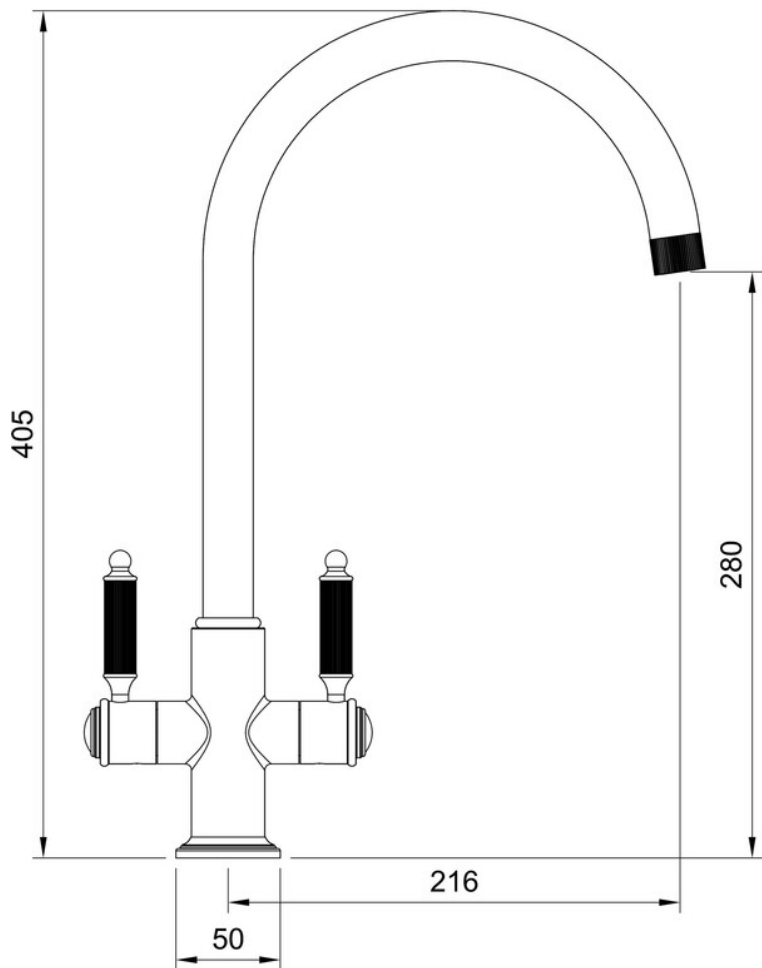

HEMLOCK DUAL LEVER TAP BLACK

THEMDLMB/

Exquisitely finished, the Hemlock tap range features a delicate knurled handle design paired with a sweeping neck spout design. Available in dual and single lever options, and four stylish colour finishes, including new Polished Gold.

RANGEMASTER

SINKS & TAPS

Overall Height (mm)	405
Spout Reach (mm)	216
Spout Height (mm)	280
Spout Rotation Range	360°
Handle Type	Dual Lever
Colour	Black
Bar Pressure Suitability	Low Pressure
Min. Bar Pressure	0.4
Max. Bar Pressure	5.5
Mixed Flow Rate at 3 Bar Pressure (l/min)	14.50
Flow Type	Single flow
Recommended Hot Water Temperature	46°C
Maximum Hot Water Temperature	70°C
Handle Control	Quarter Turn
Centre Distance (mm)	-
Cartridge Type	Ceramic Disc Cartridge
Aerator Type	Honeycomb Aerator
Inlet Pipes	1/2" Stainless Flexible Hoses
Anti-Splash Spout	Yes
Pull Out Spray	No
WRAS Approved	No
Product Code	THEMDLMB/
Barcode	5015834055848

HEMLOCK DUAL LEVER TAP BLACK

THEMDLMB/

RANGEMASTER

SINKS & TAPS

Technical Drawing

Date of download: November 12, 2025

AGA Rangemaster continuously seeks improvements in specification, design and production of products and thus, alterations take place periodically. Whilst every effort is made to produce up to date resources, the information included here is intended as a guide. Always refer to the installation instructions when fitting, installation work should be completed by a professional tradesman.