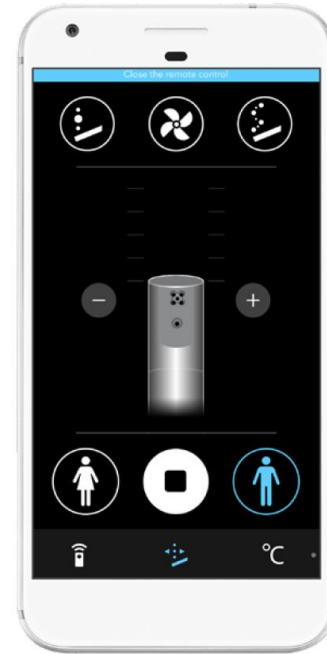

Rim-ex Smart Wall-Hung WC Pan, 62 cm

- 7231B403-6216

- **Dimension**

Width: 39 cm
Depth: 62cm
Height from Floor: 46,5 cm

*Duvar kalınlığına göre ilave boru gerekebilir.
*Additional pipe may be required due to wall thickness
*Ein zusätzliches Ablaufrohr ist je nach Wandstärke erforderlich

7232

Rim-ex Smart Floorstanding Single WC Pan, 62 cm

- 7232B403-6216

- **Dimensions**

Width: 39 cm

Depth: 62cm

Height from floor: 46,5 cm

*Duvar kalınlığına göre ilave boru gerekebilir.
*Additional pipe may be required due to wall thickness
*Ein zusätzliches Ablaufrohr ist je nach Wandstärke erforderlich

V-Care Prime | Features

Smart Toilets	Brand	VitrA		
	Model	V-care Prime	V-care Comfort	V-care Basic
	Picture			
Control	Remote Control	✓	✓	✓
	App	✓		
Flushing	Rimless WC bowl	✓	✓	✓
	Rectal Cleaning	✓	✓	✓
Cleaning	Lady Cleaning	✓	✓	✓
	Oscillating Cleaning	✓	✓	
	Pulsating Cleaning	✓	✓	
	Water Pressure Control	✓	✓	✓
Nozzle	Heated Water	✓	✓	✓
	Water Temperature Control	✓	✓	✓
	Nozzle Position Adjustment	✓	✓	✓
	Removable Nozzle	✓	✓	✓
	Nozzle Cleaning	✓	✓	✓
Seat	Auto Open/Close	✓	✓	
	Heated Seat	✓	✓	✓
	Seat Temperature Control	✓	✓	✓
	Soft-close	✓	✓	✓
	Material	1) PP 2) Cover DP, Seat PP	PP	PP
	Quick Release	✓		
Extra Features	Warm Air Dryer	✓	✓	
	Dryer Temperature Control	✓	✓	
	Air Purifier	✓	✓	✓
	User recognition			
	Silent Mode	✓	✓	✓
	Child Mode	✓	✓	✓
	Night Light	✓		
	EN1717	✓	✓	✓
	Power Saving Mode	✓	✓	✓
	Descaling	✓	✓	✓
	Integrated Sound Insulation			
Diagnostic Function	✓	✓	✓	
Connections	Concealed electricity & water connection	✓	✓	✓

Mobile Application Support
Bluetooth 4.0 Support
WiFi 802.11/b/g/n Support

Night Light

Quick Release

*2 Duroplast option will be added later

V-Care Prime | USAGE SCENARIOS

VitrA

Mobile application is on development process. Final version may change.