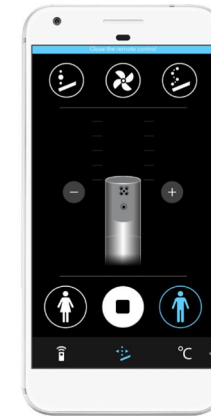

Rim-ex Smart Wall-Hung WC Pan, 62 cm

- 7231B403-6216

- **Dimension**

Width: 39 cm
Depth: 62cm
Height from Floor: 46,5 cm

*Duvar kalınlığına göre ilave boru gerekebilir.
*Additional pipe may be required due to wall thickness
*Ein zusätzliches Ablaufrohr ist je nach Wandstärke erforderlich

7232

Rim-ex Smart Floorstanding Single WC Pan, 62 cm

- 7232B403-6216

- **Dimensions**

Width: 39 cm

Depth: 62cm

Height from floor: 46,5 cm

*Duvar kalınlığına göre ilave boru gerekebilir.
*Additional pipe may be required due to wall thickness
*Ein zusätzliches Ablaufrohr ist je nach Wandstärke erforderlich

V-Care Prime | Features

Smart Toilets	Brand	VitrA		
	Model	V-care Prime	V-care Comfort	V-care Basic
	Picture			
Control	Remote Control	✓	✓	✓
	App	✓		
Flushing	Rimless WC bowl	✓	✓	✓
	Rectal Cleaning	✓	✓	✓
Cleaning	Lady Cleaning	✓	✓	✓
	Oscillating Cleaning	✓	✓	
	Pulsating Cleaning	✓	✓	
	Water Pressure Control	✓	✓	✓
Nozzle	Heated Water	✓	✓	✓
	Water Temperature Control	✓	✓	✓
	Nozzle Position Adjustment	✓	✓	✓
	Removable Nozzle	✓	✓	✓
	Nozzle Cleaning	✓	✓	✓
Seat	Auto Open/Close	✓	✓	
	Heated Seat	✓	✓	✓
	Seat Temperature Control	✓	✓	✓
	Soft-close	✓	✓	✓
	Material	1) PP 2) Cover DP, Seat PP	PP	PP
	Quick Release	✓		
Extra Features	Warm Air Dryer	✓	✓	
	Dryer Temperature Control	✓	✓	
	Air Purifier	✓	✓	✓
	User recognition			
	Silent Mode	✓	✓	✓
	Child Mode	✓	✓	✓
	Night Light	✓		
	EN1717	✓	✓	✓
	Power Saving Mode	✓	✓	✓
	Descaling	✓	✓	✓
	Integrated Sound Insulation			
Diagnostic Function	✓	✓	✓	
Connections	Concealed electricity & water connection	✓	✓	✓