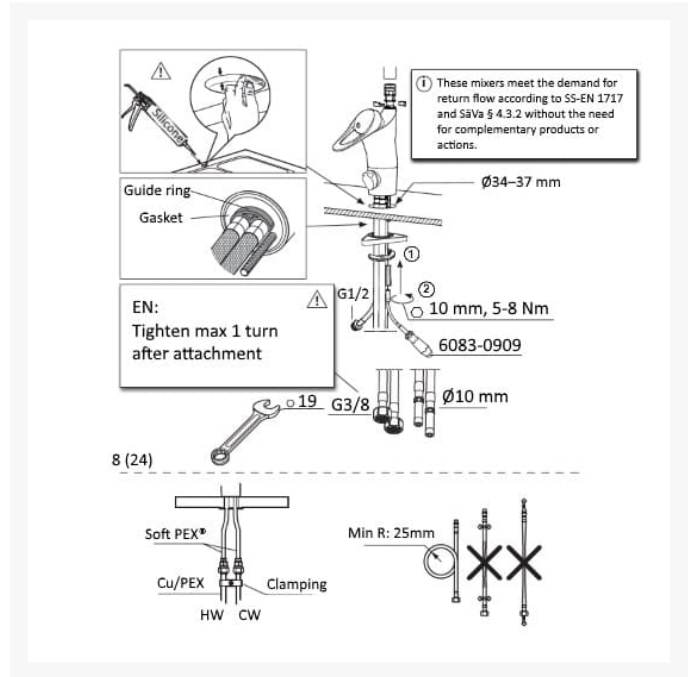

Description

FM Mattsson kitchen mixer tap without dishwasher shut off valve.

This monobloc tap offers the greatest flexibility to suit any accessible kitchen design and layout and is designed for ease of use particularly by those with limited hand dexterity.

Manufactured by FM Mattsson, based on the 9000 Series kitchen taps, for Granberg.

Benefits:

- Deck mounted, monobloc mixer tap, with 190mm lever
- Chromium plated brass