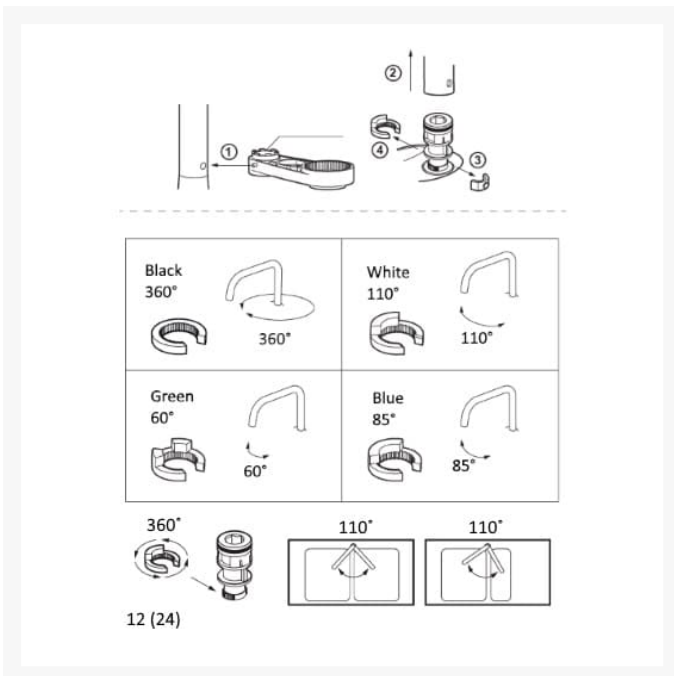

Description

FM Mattsson kitchen mixer tap without dishwasher shut off valve.

This monobloc tap offers the greatest flexibility to suit any accessible kitchen design and layout and is designed for ease of use particularly by those with limited hand dexterity.

Manufactured by FM Mattsson, based on the 9000 Series kitchen taps, for Granberg.

Benefits:

- Deck mounted, monobloc mixer tap, with 190mm lever
- Chromium plated brass