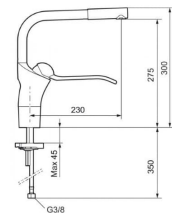

Product Images