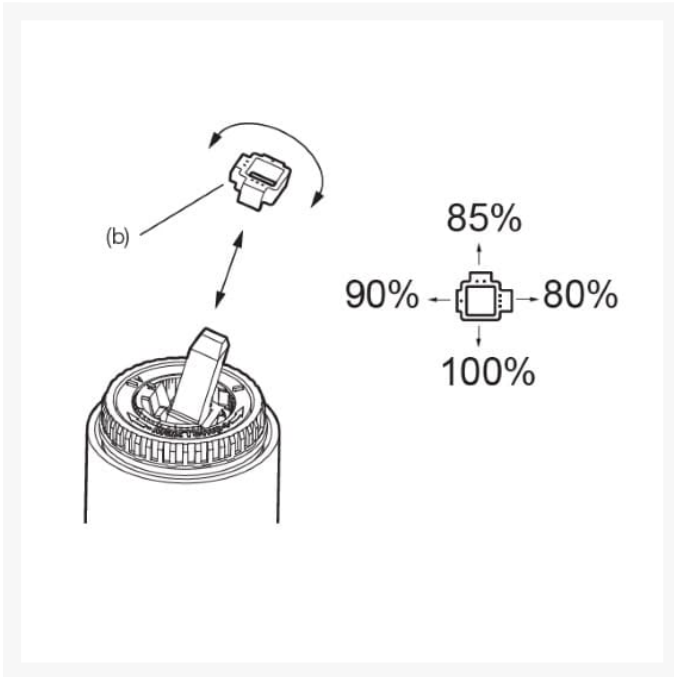

Description

FM Mattsson kitchen mixer tap without dishwasher shut off valve.

This monobloc tap offers the greatest flexibility to suit any accessible kitchen design and layout and is designed for ease of use particularly by those with limited hand dexterity.

Manufactured by FM Mattsson, based on the 9000 Series kitchen taps, for Granberg.

Benefits:

- Deck mounted, monobloc mixer tap, with 190mm lever
- Chromium plated brass