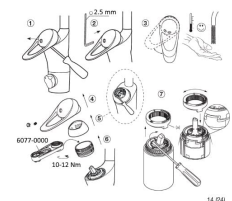

Product Images