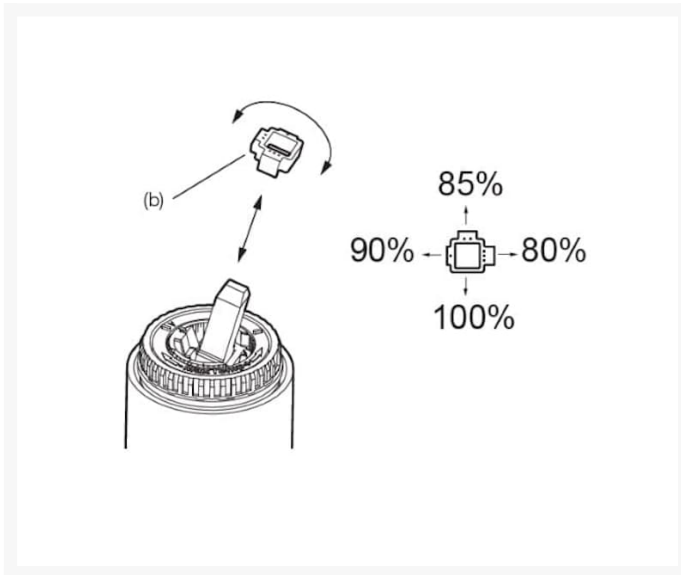

Independent 4 Life

FMM - Granberg 60211 Kitchen Monobloc Mixer Tap, ADJ 360 deg. Spout - Excl. Dishwasher Shut Off

£586.80 Inc. VAT

Product Code: 60211

Product Images

Description

FM Mattsson kitchen mixer tap without dishwasher shut off valve.

Benefits:

- Deck mounted, monobloc mixer tap, with 190mm lever
- Chromium plated brass
- Cold Start
- Eco Flow (energy and water saving aerator)
- Adjustable flow control and temperature limiter
- Ceramic cartridge with soft closing function
- Swivel spout, includes limitation part for setting rotations of 60°, 85°, 110° and 360°
- Spout can be fixed not to rotate

Technical details:

- Lever length (mm): 190
- Tap height (mm): 300
- Tap spout projection (mm): 230
- Min. working pressure (bar): 0.5
- Max. working pressure (bar): 10
- Max. test pressure (bar): 16
- Max. hot water temperature (°C): 80
- Required mounting hole dia. (mm) 34–37
- Max. mounting surface thickness (mm): 45
- Soft PEX® hoses with 3/8" connecting nut (stainless steel braided)