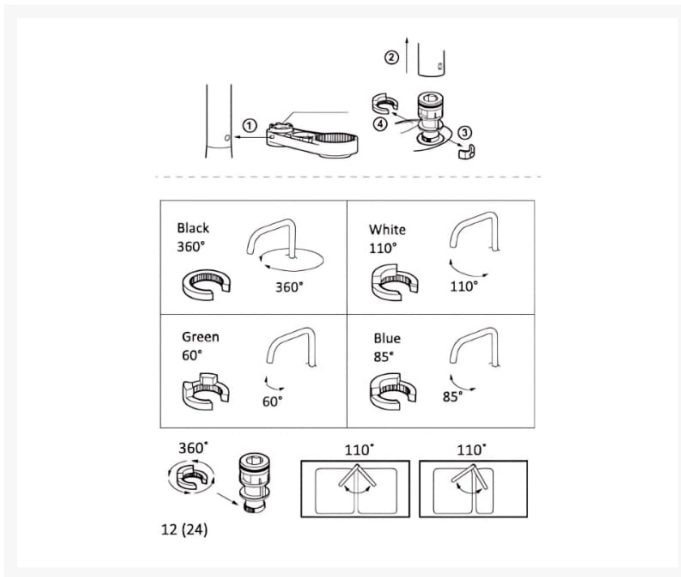

Independent 4 Life

FMM - Granberg 60211 Kitchen Monobloc Mixer Tap, ADJ 360 deg. Spout - Excl. Dishwasher Shut Off

£586.80 Inc. VAT

Product Code: 60211

Product Images

Description

FM Mattsson kitchen mixer tap without dishwasher shut off valve.

Benefits:

- Deck mounted, monobloc mixer tap, with 190mm lever
- Chromium plated brass
- Cold Start
- Eco Flow (energy and water saving aerator)
- Adjustable flow control and temperature limiter
- Ceramic cartridge with soft closing function
- Swivel spout, includes limitation part for setting rotations of 60°, 85°, 110° and 360°
- Spout can be fixed not to rotate

- Manufactured by FM Mattsson, based on the 9000 Series kitchen taps
- Also available Granberg kitchen mixer tap with dishwasher shut off valve (Product code: 60210)
- See PDF download for more information

Technical details:

- Lever length (mm): 190
- Tap height (mm): 300
- Tap spout projection (mm): 230
- Min. working pressure (bar): 0.5
- Max. working pressure (bar): 10
- Max. test pressure (bar): 16
- Max. hot water temperature (°C): 80
- Required mounting hole dia. (mm) 34–37
- Max. mounting surface thickness (mm): 45
- Soft PEX® hoses with 3/8" connecting nut (stainless steel braided)