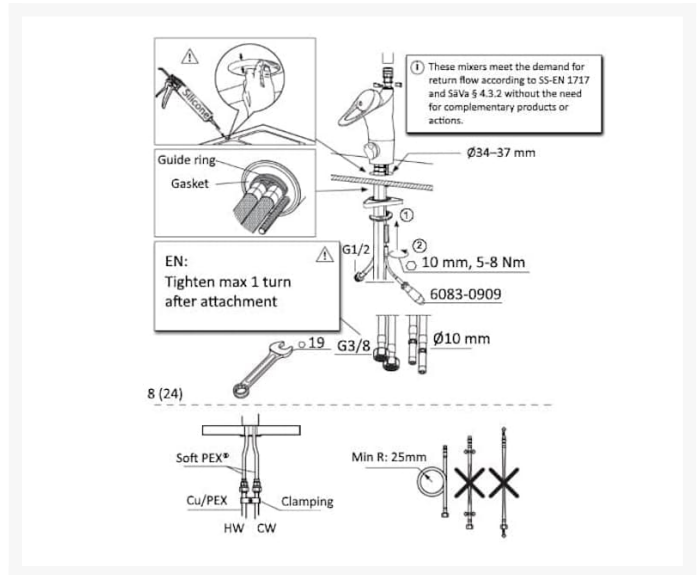

Independent 4 Life

FMM - Granberg 60211 Kitchen Monobloc Mixer Tap, ADJ 360 deg. Spout - Excl. Dishwasher Shut Off

£586.80 Inc. VAT

Product Code: 60211

Product Images

Description

FM Mattsson kitchen mixer tap without dishwasher shut off valve.

Benefits:

- Deck mounted, monobloc mixer tap, with 190mm lever
- Chromium plated brass
- Cold Start
- Eco Flow (energy and water saving aerator)
- Adjustable flow control and temperature limiter
- Ceramic cartridge with soft closing function
- Swivel spout, includes limitation part for setting rotations of 60°, 85°, 110° and 360°
- Spout can be fixed not to rotate

- Manufactured by FM Mattsson, based on the 9000 Series kitchen taps
- Also available Granberg kitchen mixer tap with dishwasher shut off valve (Product code: 60210)
- See PDF download for more information

Technical details:

- Lever length (mm): 190
- Tap height (mm): 300
- Tap spout projection (mm): 230
- Min. working pressure (bar): 0.5
- Max. working pressure (bar): 10
- Max. test pressure (bar): 16
- Max. hot water temperature (°C): 80
- Required mounting hole dia. (mm) 34–37
- Max. mounting surface thickness (mm): 45
- Soft PEX® hoses with 3/8" connecting nut (stainless steel braided)