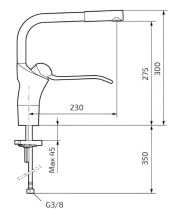

Product Images