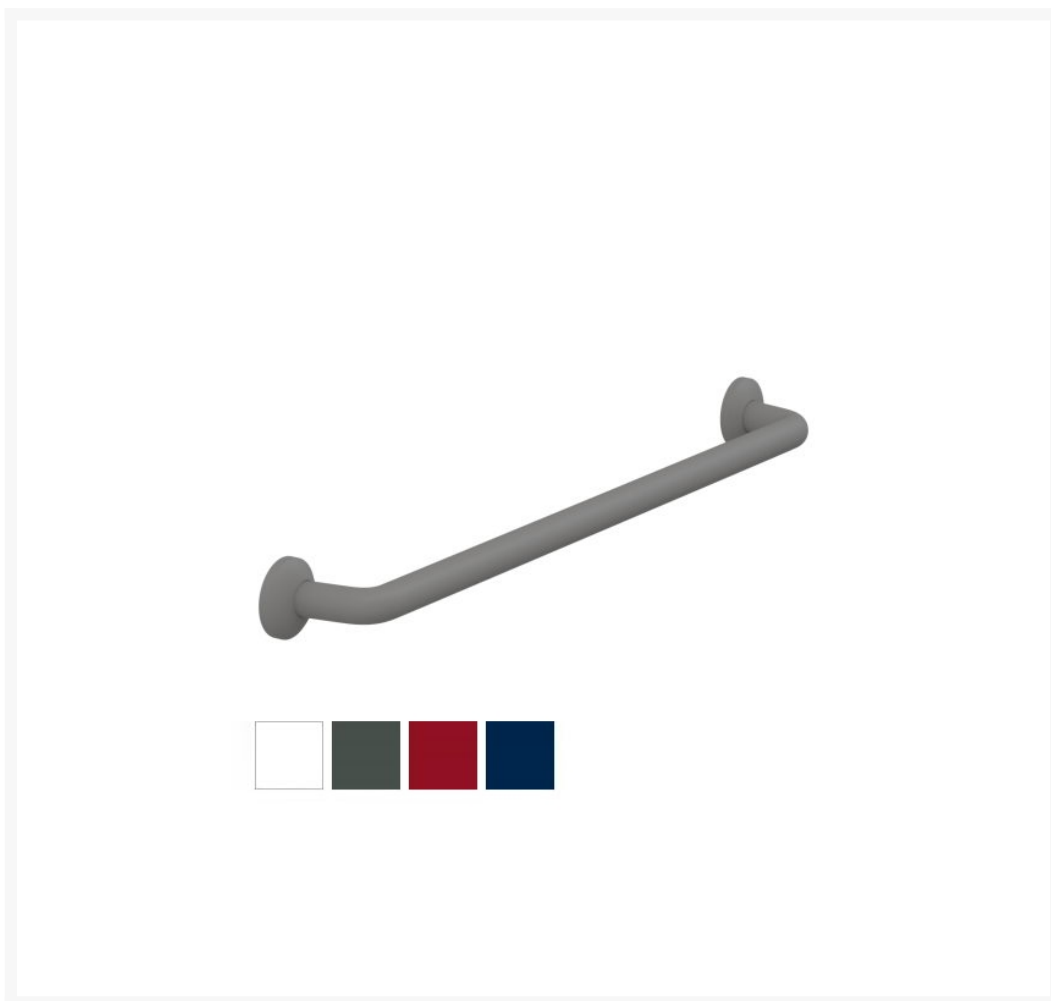

Independent 4 Life

Pressalit PLUS 600mm Handrail - Choice of Colour

£132.12 Inc. VAT

Product Code: RT102xxx

Product Images