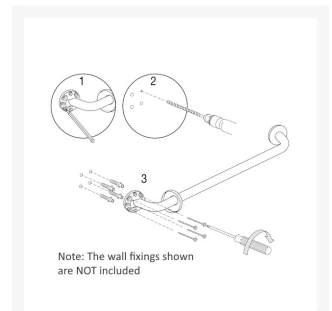

Product Images