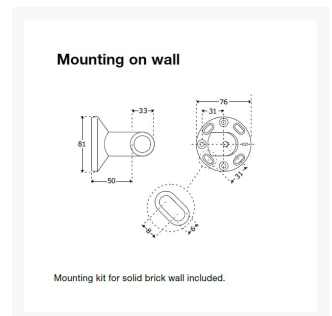

Independent 4 Life

Pressalit PLUS 600mm Handrail - Choice of Colour

£132.12 Inc. VAT

Product Code: RT102xxx

Product Images