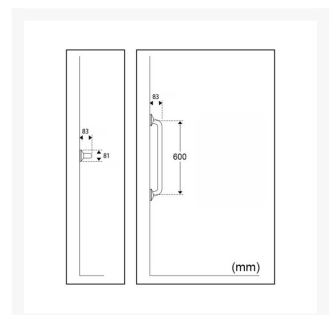

Independent 4 Life

Pressalit PLUS 600mm Handrail - Choice of Colour

£132.12 Inc. VAT

Product Code: RT102xxx

Product Images