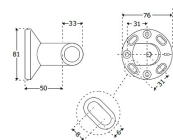

Independent 4 Life

Pressalit PLUS 90 Degree Handrail 400x900mm, Right Facing - Choice of Colour

£346.20 Inc. VAT

Product Code: RT118xxx

Product Images

Note: The wall fixings shown are NOT included

Mounting on wall

Fixed mounting Pressalit PLUS 90° right facing 400mm x 900mm handrail, 33mm diameter, offering better wall coverage making it easier to use and to stretch up too and be used with a PLUS Shower Head Holder, order separately if required.

Key benefits:

- 90° angled handrail
- Right facing
- Length (mm): 400 x 900
- Diameter (mm): 33
- Projection from wall (mm): 50
- For fixed mounting
- The PLUS Soap Dish can be fitted on the horizontal rail. Order separately:
- - (Product Codes: RT190000 - White or RT190112 - Anthracite)
- The PLUS Shower Head Holder can be fitted to the vertical rail. Order separately:
- - (Product Codes: RT600000 - White, RT600112 - Anthracite, RT600035 - Red and RT600108 - Dark Blue)
- Rail materials: Aluminium, with Polyester lacquer coating, Cycloy plastic rosettes and Nylon (PA) Strap
- Maximum load: 235kg - when the handrail is loaded with 235kg, each wall fastener is loaded with 56kg
- Handrails are tested with a 1.5 safety factor in accordance with the requirements in ISO 17966:2016
- Range of colours available

Warranty:

- 5 year manufacturer warranty

Manufacturer product codes:

- RT118000, RT118035, RT118108, RT118112

Additional Information

Manufacturer	Pressalit
Length (mm)	400x900
Surface Finish	Powder Coated - "Not Cool to Touch"
Type	90° Angled Grab Rail
Material	Aluminium
Mounting	Wall
Fixings	Concealed