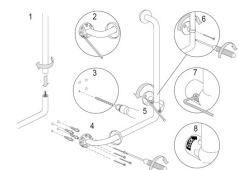

Product Images

Note: The wall fixings shown are NOT included