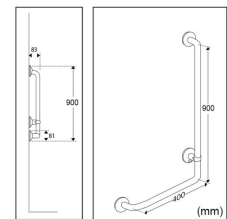

Independent 4 Life

Pressalit PLUS 90 Degree Handrail 400x900mm, Right Facing - Choice of Colour

£346.20 Inc. VAT

Product Code: RT118xxx

Product Images

Note: The wall fixings shown are NOT included

Mounting on wall

Fixed mounting Pressalit PLUS 90° right facing 400mm x 900mm handrail, 33mm diameter, offering better wall coverage making it easier to use and to stretch up too and be used with a PLUS Shower Head Holder, order separately if required.

Key benefits:

- 90° angled handrail
- Right facing
- Length (mm): 400 x 900
- Diameter (mm): 33
- Projection from wall (mm): 50
- For fixed mounting
- The PLUS Soap Dish can be fitted on the horizontal rail. Order separately:
- - (Product Codes: RT190000 - White or RT190112 - Anthracite)
- The PLUS Shower Head Holder can be fitted to the vertical rail. Order separately:
- - (Product Codes: RT600000 - White, RT600112 - Anthracite, RT600035 - Red and RT600108 - Dark Blue)
- Rail materials: Aluminium, with Polyester lacquer coating, Cycloy plastic rosettes and Nylon (PA) Strap
- Maximum load: 235kg - when the handrail is loaded with 235kg, each wall fastener is loaded with 56kg
- Handrails are tested with a 1.5 safety factor in accordance with the requirements in ISO 17966:2016
- Range of colours available

Warranty:

- 5 year manufacturer warranty

Manufacturer product codes:

- RT118000, RT118035, RT118108, RT118112

Additional Information

Manufacturer	Pressalit
Length (mm)	400x900
Surface Finish	Powder Coated - "Not Cool to Touch"
Type	90° Angled Grab Rail
Material	Aluminium
Mounting	Wall
Fixings	Concealed