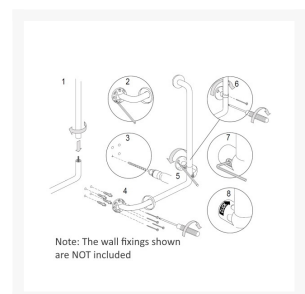

Product Images