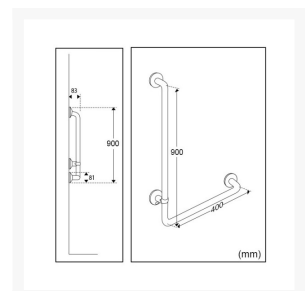

Product Images