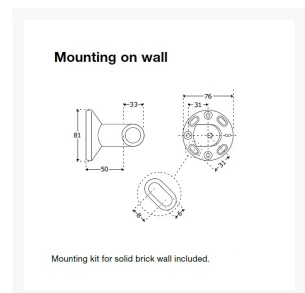

Independent 4 Life

Pressalit PLUS 90 Degree Handrail 400x900mm, Left Facing - Choice of Colour

£346.20 Inc. VAT

Product Code: RT119xxx

Product Images

Product Options

Colour	Price Inc. VAT
Pressalit White 000	£346.20
Pressalit Red 035	£380.10
Pressalit Dark Blue 108	£380.10
Pressalit Anthracite 112	£346.20

Description

Fixed mounting Pressalit PLUS 90° left facing 400mm x 900mm handrail, 33mm diameter, offering better wall coverage making it easier to use and to stretch up too and be used with a PLUS Shower Head Holder, order separately if required.

With a 50mm projection from the wall making it easier to take hold of the rail.

The rail has a warm slip resistant surface, that is not cool to touch. Includes wall rosettes, which cover the fixings that are not included.

Key benefits:

- 90° angled handrail
- Left facing
- Length (mm): 400 x 900
- Diameter (mm): 33
- Projection from wall (mm): 50
- For fixed mounting
- The PLUS Soap Dish can be fitted on the horizontal rail. Order separately:
- - (Product Codes: RT190000 – White or RT190112 – Anthracite)
- The PLUS Shower Head Holder can be fitted to the vertical rail. Order separately:
- - (Product Codes: RT600000 – White, RT600112 – Anthracite, RT600035 - Red and RT600108 – Dark Blue)
- Rail materials: Aluminium, with Polyester lacquer coating, Cycloy plastic rosettes and Nylon (PA) Strap
- Maximum load: 235kg - when the handrail is loaded with 235kg, each wall fastener is loaded with 56kg
- Handrails are tested with a 1.5 safety factor in accordance with the requirements in ISO 17966:2016
- Range of colours available