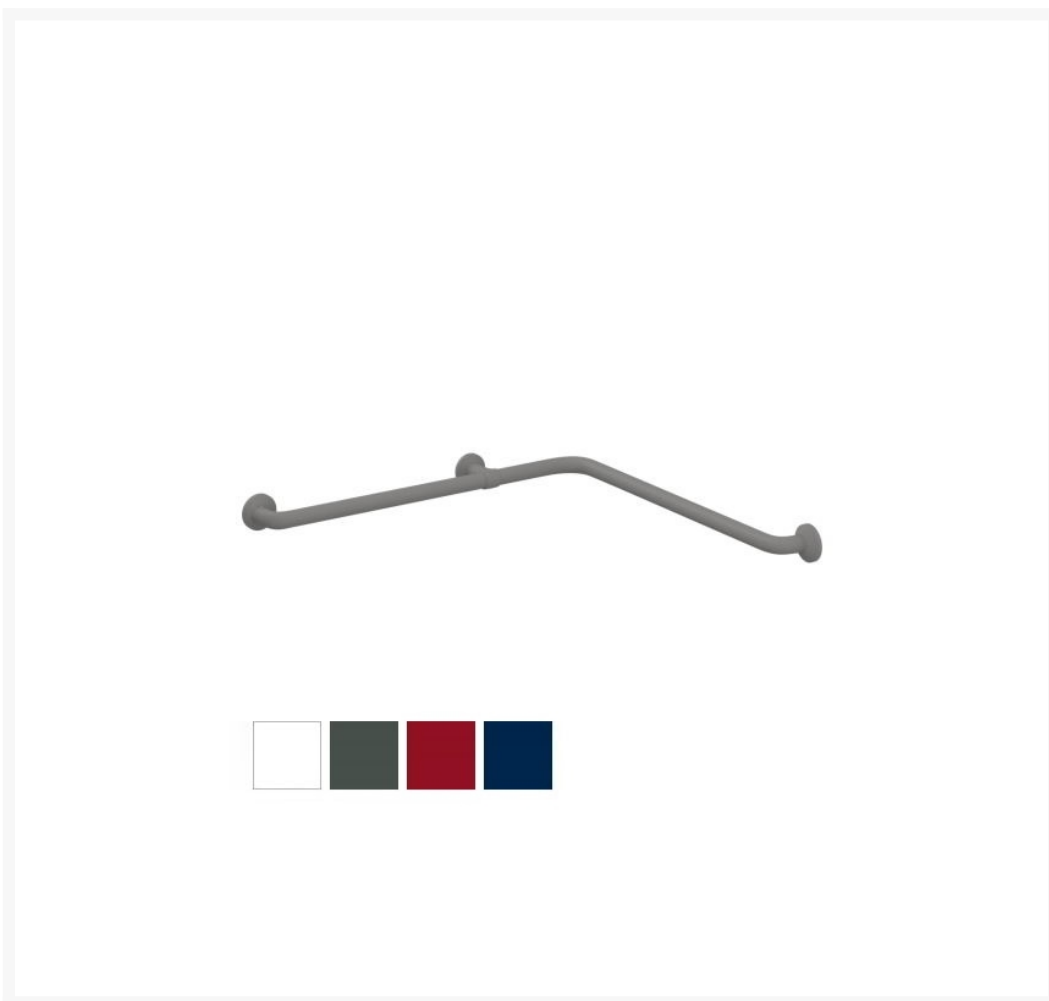

Independent 4 Life

Pressalit PLUS Corner Handrail 762x762mm - Choice of Colour

£361.50 Inc. VAT

Product Code: RT126xxx

Product Images