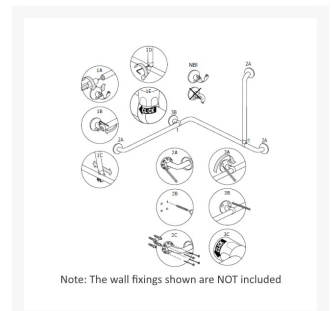

Product Images