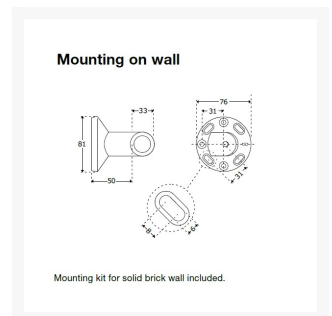

Independent 4 Life

Pressalit PLUS Corner Handrail 762x762mm - Choice of Colour

£361.50 Inc. VAT

Product Code: RT126xxx

Product Images