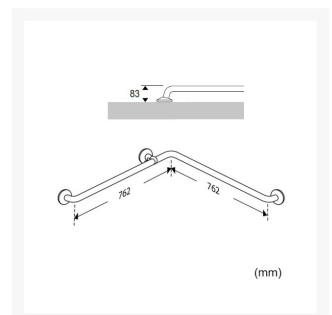

Independent 4 Life

Pressalit PLUS Corner Handrail 762x762mm - Choice of Colour

£361.50 Inc. VAT

Product Code: RT126xxx

Product Images