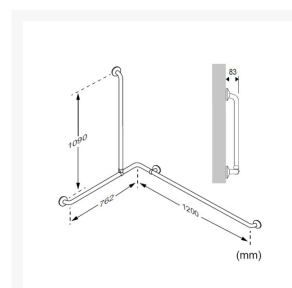

Product Images