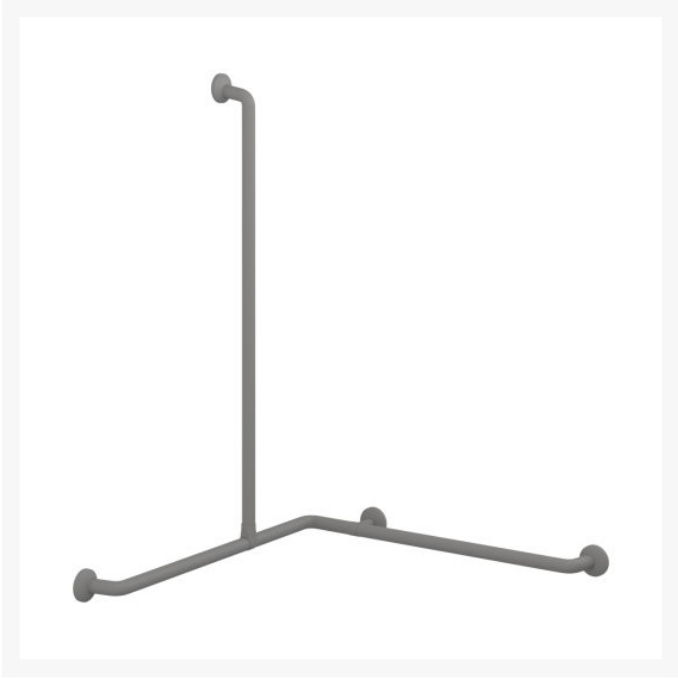

Mounting kit for solid brick wall included.