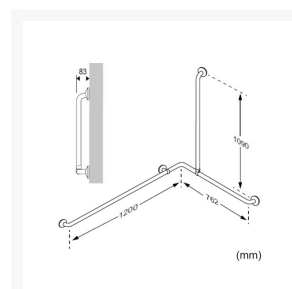

Product Images