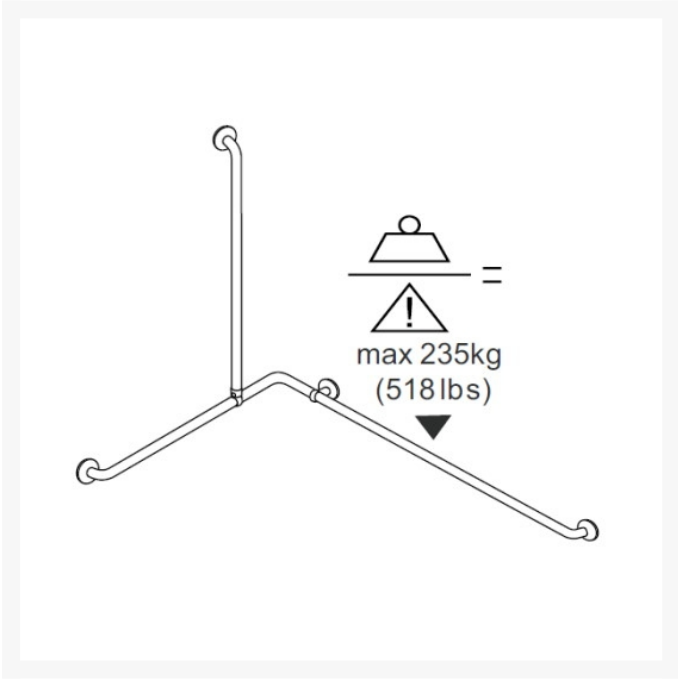

Mounting on wall

Mounting kit for solid brick wall included.