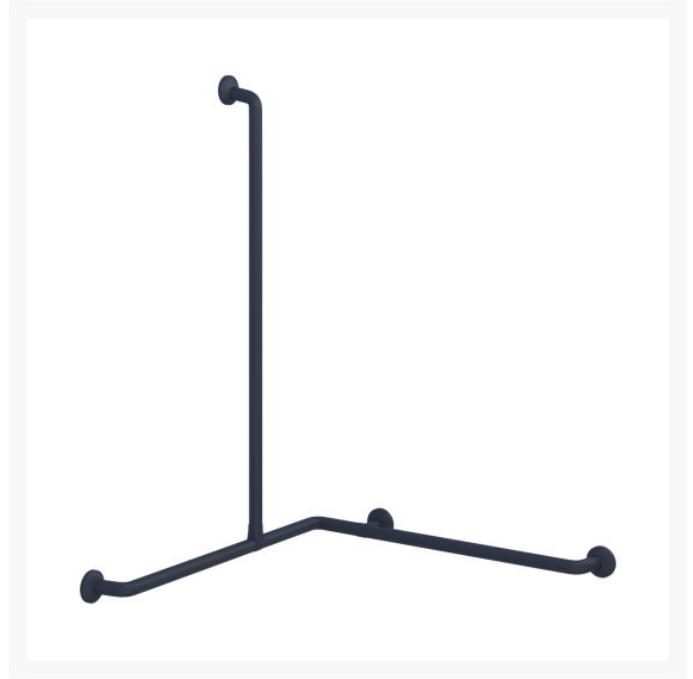

Product Options

Colour	Price Inc. VAT
Pressalit White 000	£543.00
Pressalit Red 035	£596.70
Pressalit Dark Blue 108	£596.70
Pressalit Anthracite 112	£543.00

Description

Reversible, fixed mounting Pressalit PLUS 762mm x 1200mm corner handrail with a 1090mm vertical handrail, 33mm diameter, offering wall coverage on two walls of a shower installation ideal for left and right sided use.

Ideal for use with the RT600xxx PLUS Shower Head Holder, order separately if required.

With a 50mm projection from the wall making it easier to take hold of the rail.

The rail has a warm slip resistant surface, that is not cool to touch. Includes wall rosettes, which cover the fixings that are not included.

Key benefits:

- Corner 762mm x 1200mm handrail
- Vertical 1090mm grab rail