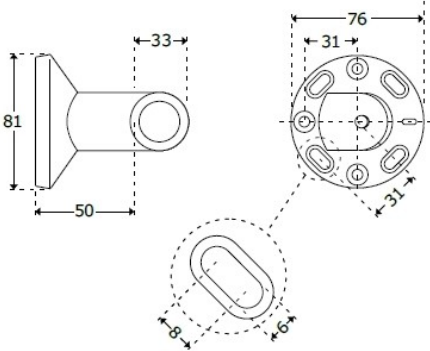

Mounting on wall