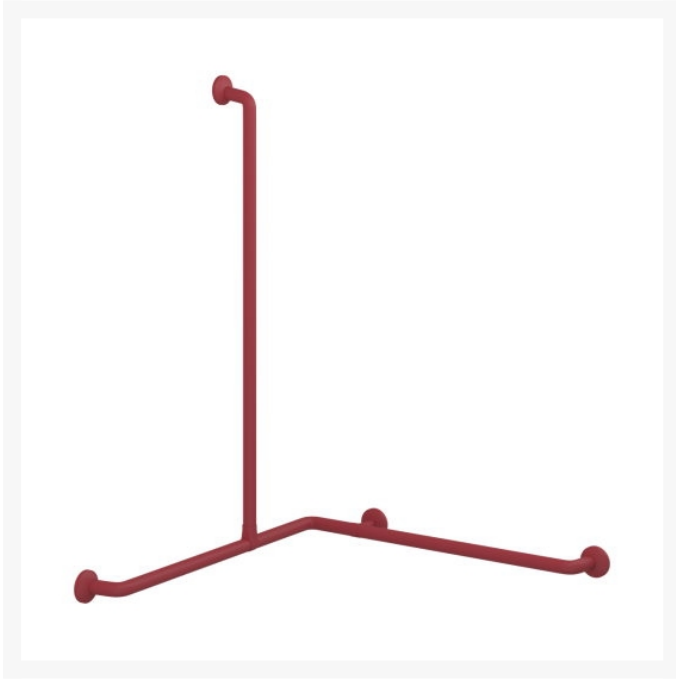

Product Options

Colour	Price Inc. VAT
Pressalit White 000	£543.00
Pressalit Red 035	£596.70
Pressalit Dark Blue 108	£596.70
Pressalit Anthracite 112	£543.00

Description

Reversible, fixed mounting Pressalit PLUS 762mm x 1200mm corner handrail with a 1090mm vertical handrail, 33mm diameter, offering wall coverage on two walls of a shower installation ideal for left and right sided use.

Ideal for use with the RT600xxx PLUS Shower Head Holder, order separately if required.

With a 50mm projection from the wall making it easier to take hold of the rail.

The rail has a warm slip resistant surface, that is not cool to touch. Includes wall rosettes, which cover the fixings that are not included.

Key benefits:

- Corner 762mm x 1200mm handrail
- Vertical 1090mm grab rail