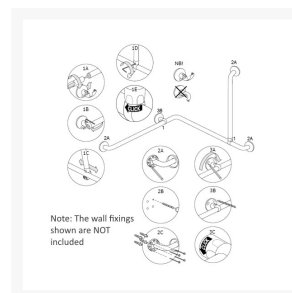

Product Images