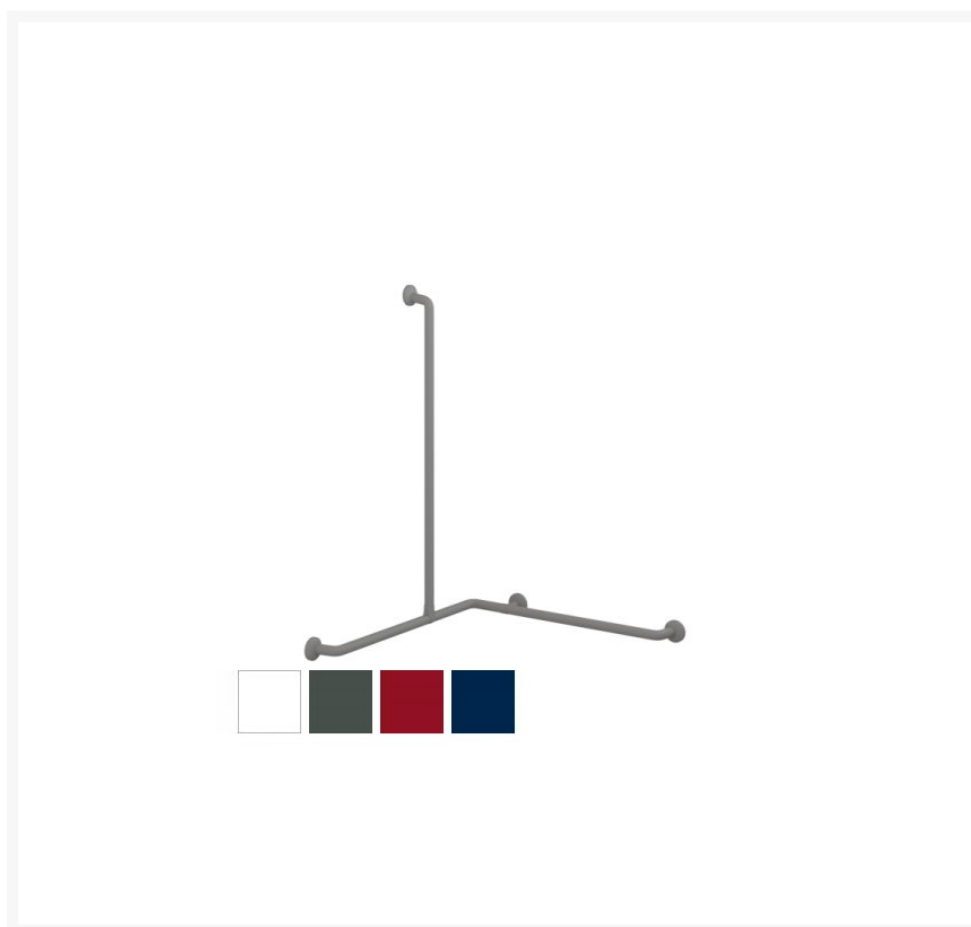

Independent 4 Life

Pressalit PLUS Handrail Corner with Vertical Grip 762x1200x1090mm - Choice of Colour

£543.00 Inc. VAT

Product Code: RT138xxx

Product Images