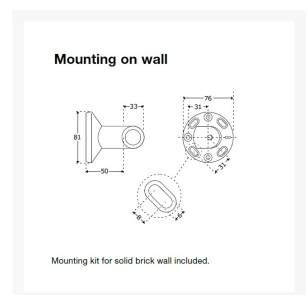

Product Images