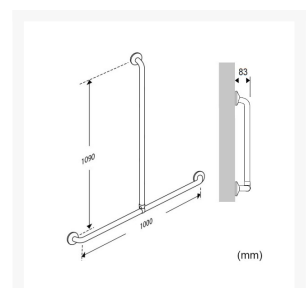

Product Images