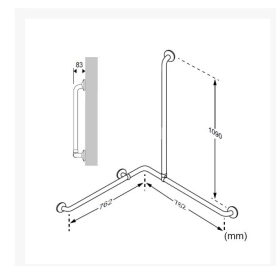

Product Images