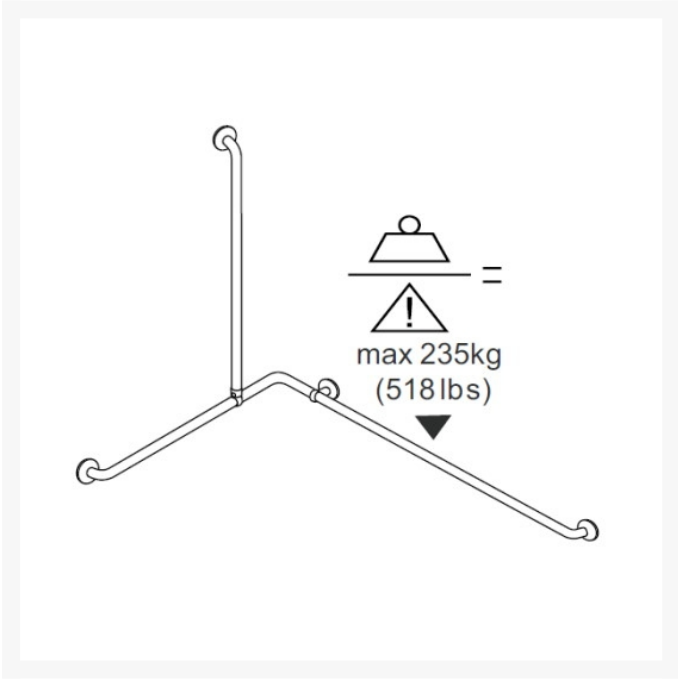

Independent 4 Life

Pressalit PLUS Handrail Corner, Vertical Grip 762x762x1090mm - Choice of Handing & Colour

£521.10 Inc. VAT

Product Code: RT136xxx

Product Images

Mounting on wall

Mounting kit for solid brick wall included.

Product Options

Colour	Price Inc. VAT
Pressalit White 000	£521.10
Pressalit Red 035	£572.70
Pressalit Dark Blue 108	£572.70
Pressalit Anthracite 112	£521.10

Description

Reversible, fixed mounting Pressalit PLUS 762mm x 762mm corner handrail with a 1090mm vertical handrail, 33mm diameter, offering wall coverage on two walls of a shower installation ideal for left and right sided use.

Ideal for use with the RT600xxx PLUS Shower Head Holder, order separately if required.

With a 50mm projection from the wall making it easier to take hold of the rail.

The rail has a warm slip resistant surface, that is not cool to touch. Includes wall rosettes, which cover the fixings that are not included.

Key benefits:

- Corner 762mm x 762mm handrail
- Vertical 1090mm grab rail
- Reversible right/left

- Diameter (mm): 33
- Projection from wall (mm): 50
- For fixed mounting
- Easy and quick assembly
- All fixings and joints are covered and not exposed
- The PLUS Soap Dish can be fitted on the horizontal rail. Order separately:
- - (Product Codes: RT190000 – White or RT190112 – Anthracite)
- The PLUS Shower Head Holder can be fitted to the vertical rail. Order separately:
- - (Product Codes: RT600000 – White, RT600112 – Anthracite, RT600035 - Red and RT600108 – Dark Blue)
- Rail materials: Aluminium, with Polyester lacquer coating, Cycloy plastic rosettes and Nylon (PA) Strap
- Maximum load: 235kg - when the handrail is loaded with 235kg, each wall fastener is loaded with 56kg
- Handrails are tested with a 1.5 safety factor in accordance with the requirements in ISO 17966:2016
- Range of colours available