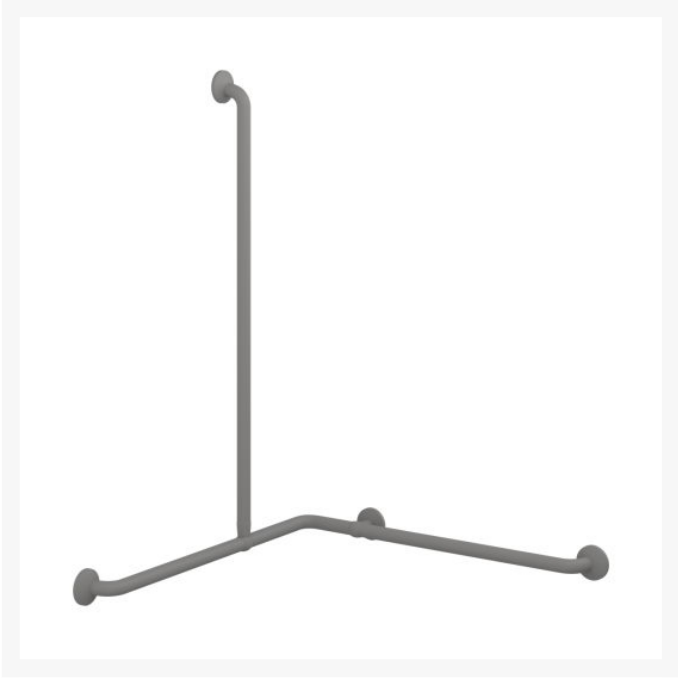

Independent 4 Life

Pressalit PLUS Handrail Corner, Vertical Grip 762x762x1090mm - Choice of Handing & Colour

£521.10 Inc. VAT

Product Code: RT136xxx

Product Images

Mounting on wall

Mounting kit for solid brick wall included.

Product Options

Colour	Price Inc. VAT
Pressalit White 000	£521.10
Pressalit Red 035	£572.70
Pressalit Dark Blue 108	£572.70
Pressalit Anthracite 112	£521.10

Description

Reversible, fixed mounting Pressalit PLUS 762mm x 762mm corner handrail with a 1090mm vertical handrail, 33mm diameter, offering wall coverage on two walls of a shower installation ideal for left and right sided use.

Ideal for use with the RT600xxx PLUS Shower Head Holder, order separately if required.

With a 50mm projection from the wall making it easier to take hold of the rail.

The rail has a warm slip resistant surface, that is not cool to touch. Includes wall rosettes, which cover the fixings that are not included.

Key benefits:

- Corner 762mm x 762mm handrail
- Vertical 1090mm grab rail
- Reversible right/left

- Diameter (mm): 33
- Projection from wall (mm): 50
- For fixed mounting
- Easy and quick assembly
- All fixings and joints are covered and not exposed
- The PLUS Soap Dish can be fitted on the horizontal rail. Order separately:
- - (Product Codes: RT190000 – White or RT190112 – Anthracite)
- The PLUS Shower Head Holder can be fitted to the vertical rail. Order separately:
- - (Product Codes: RT600000 – White, RT600112 – Anthracite, RT600035 - Red and RT600108 – Dark Blue)
- Rail materials: Aluminium, with Polyester lacquer coating, Cycloy plastic rosettes and Nylon (PA) Strap
- Maximum load: 235kg - when the handrail is loaded with 235kg, each wall fastener is loaded with 56kg
- Handrails are tested with a 1.5 safety factor in accordance with the requirements in ISO 17966:2016
- Range of colours available