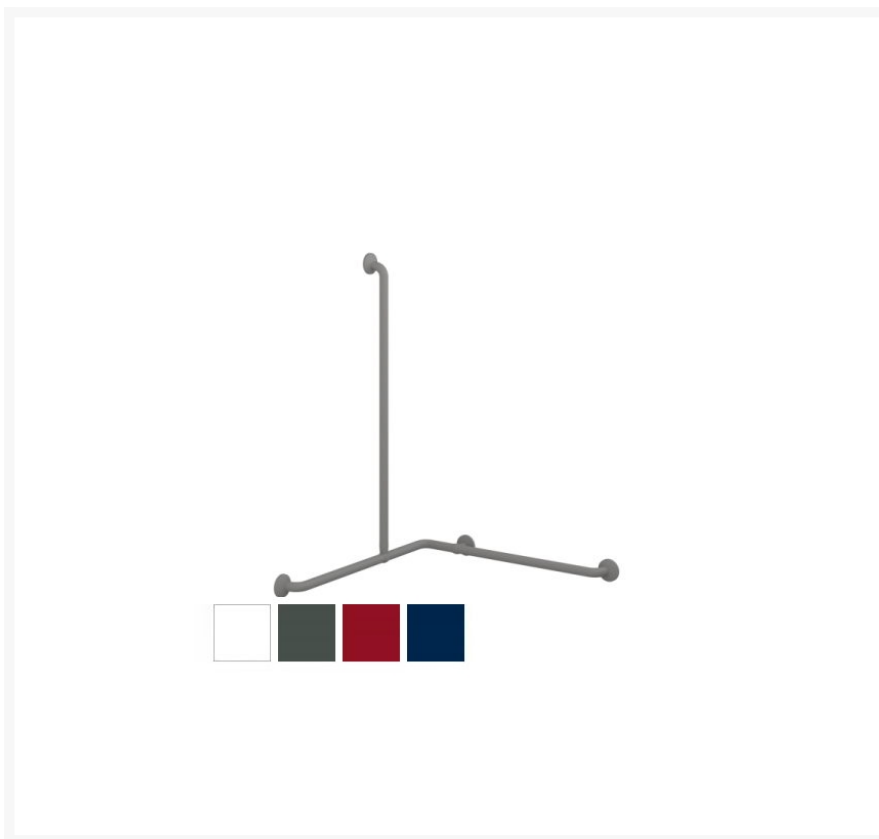

Independent 4 Life

Pressalit PLUS Handrail Corner, Vertical Grip 762x762x1090mm - Choice of Handing & Colour

£521.10 Inc. VAT

Product Code: RT136xxx

Product Images

Mounting on wall

Mounting kit for solid brick wall included.

Product Options

Colour	Price Inc. VAT
Pressalit White 000	£521.10
Pressalit Red 035	£572.70
Pressalit Dark Blue 108	£572.70
Pressalit Anthracite 112	£521.10

Description

Reversible, fixed mounting Pressalit PLUS 762mm x 762mm corner handrail with a 1090mm vertical handrail, 33mm diameter, offering wall coverage on two walls of a shower installation ideal for left and right sided use.

Ideal for use with the RT600xxx PLUS Shower Head Holder, order separately if required.

With a 50mm projection from the wall making it easier to take hold of the rail.

The rail has a warm slip resistant surface, that is not cool to touch. Includes wall rosettes, which cover the fixings that are not included.

Key benefits:

- Corner 762mm x 762mm handrail
- Vertical 1090mm grab rail
- Reversible right/left

- Diameter (mm): 33
- Projection from wall (mm): 50
- For fixed mounting
- Easy and quick assembly
- All fixings and joints are covered and not exposed
- The PLUS Soap Dish can be fitted on the horizontal rail. Order separately:
- - (Product Codes: RT190000 – White or RT190112 – Anthracite)
- The PLUS Shower Head Holder can be fitted to the vertical rail. Order separately:
- - (Product Codes: RT600000 – White, RT600112 – Anthracite, RT600035 - Red and RT600108 – Dark Blue)
- Rail materials: Aluminium, with Polyester lacquer coating, Cycloy plastic rosettes and Nylon (PA) Strap
- Maximum load: 235kg - when the handrail is loaded with 235kg, each wall fastener is loaded with 56kg
- Handrails are tested with a 1.5 safety factor in accordance with the requirements in ISO 17966:2016
- Range of colours available