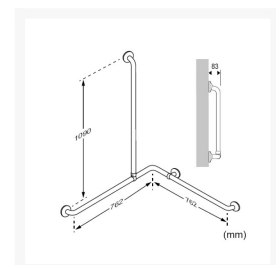

Product Images