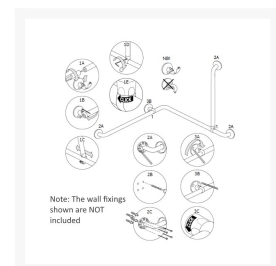

Product Images