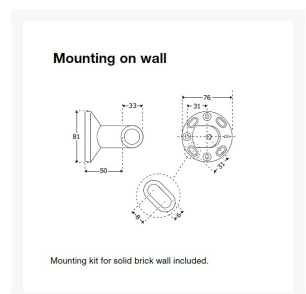

Independent 4 Life

Pressalit PLUS Anglehandrail Section 762x154mm, Incl. Wall Rosette - Choice of Colour

£191.94 Inc. VAT

Product Code: RT345xxx

Product Images

Product Options

Colour	Price Inc. VAT
Pressalit White 000	£191.94
Pressalit Red 035	£210.84
Pressalit Dark Blue 108	£210.84
Pressalit Anthracite 112	£191.94

Description

Pressalit PLUS angled handrail section with horizontal 90° 762 x 154mm, 33mm diameter, with one wall rosette.

With connecting unit male joint, a wall mounting (Product code: RT360) has to be installed at all joints of tubes, not included.

When installed correctly with other components from the Pressalit PLUS handrail system, the rail will have a 50mm projection from the wall making it easier to take hold of the rail.

Key benefits:

- Horizontal angled handrail section (mm): 762 x 154
- Reversible right/left
- Diameter (mm): 33
- Projection from wall (mm): 50
- Connecting unit male
- For fixed mounting
- Easy and quick assembly
- Rail materials: Aluminium, with Polyester lacquer coating, Rosette cover cap: Cycloy plastic
- Create rails for exact requirements/shape as needed
- Please note that (Product code: RT360xxx) PLUS handrail wall mounting with strap must always be installed at all joints of tubes or every 1200mm
- Maximum weight (with a span up to 1000mm): 210kg
- Maximum weight (with a span up to 1300mm): 150kg
- Range of colours available