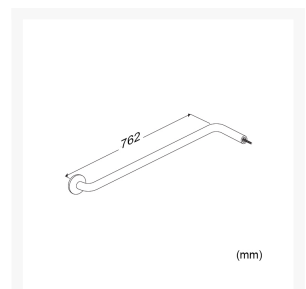

Independent 4 Life

Pressalit PLUS Anglehandrail Section 762x154mm, Incl. Wall Rosette - Choice of Colour

£191.94 Inc. VAT

Product Code: RT345xxx

Product Images

Product Options

Colour	Price Inc. VAT
Pressalit White 000	£191.94
Pressalit Red 035	£210.84
Pressalit Dark Blue 108	£210.84
Pressalit Anthracite 112	£191.94

Description

Pressalit PLUS angled handrail section with horizontal 90° 762 x 154mm, 33mm diameter, with one wall rosette.

With connecting unit male joint, a wall mounting (Product code: RT360) has to be installed at all joints of tubes, not included.

When installed correctly with other components from the Pressalit PLUS handrail system, the rail will have a 50mm projection from the wall making it easier to take hold of the rail.

Key benefits:

- Horizontal angled handrail section (mm): 762 x 154
- Reversible right/left
- Diameter (mm): 33
- Projection from wall (mm): 50
- Connecting unit male
- For fixed mounting
- Easy and quick assembly
- Rail materials: Aluminium, with Polyester lacquer coating, Rosette cover cap: Cycloy plastic
- Create rails for exact requirements/shape as needed
- Please note that (Product code: RT360xxx) PLUS handrail wall mounting with strap must always be installed at all joints of tubes or every 1200mm
- Maximum weight (with a span up to 1000mm): 210kg
- Maximum weight (with a span up to 1300mm): 150kg
- Range of colours available