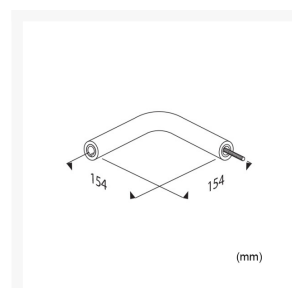

Independent 4 Life

Pressalit PLUS 90° Angle Handrail 154x154mm with Joint - Choice of Colour

£113.58 Inc. VAT

Product Code: RT350xxx

Product Images

Product Options

Colour	Price Inc. VAT
Pressalit White 000	£113.58
Pressalit Red 035	£124.38
Pressalit Dark Blue 108	£124.38
Pressalit Anthracite 112	£113.58

Description

Pressalit PLUS angled handrail section with horizontal 90° 154 x 154mm with a 33mm diameter.

With connecting unit male joint, a wall mounting (Product code: RT360) has to be installed at all joints of tubes, not included.

When installed correctly with other components from the Pressalit PLUS handrail system, the rail will have a 50mm projection from the wall making it easier to take hold of the rail.

Key benefits:

- Horizontal angled 90° handrail section (mm): 154 x 154
- Reversible right/left
- Diameter (mm): 33
- Projection from wall (mm): 50
- With male/female connecting joints

Warranty:

- 5-year manufacturer warranty

Manufacturer product codes:

- RT350000, RT350035, RT350108, RT350112

Additional Information

Manufacturer	Pressalit
Length (mm)	154
Surface Finish	Powder Coated - "Not Cool to Touch"
Type	Grab Rail Connectors / Parts
Material	Aluminium
Mounting	Wall
Fixings	Concealed